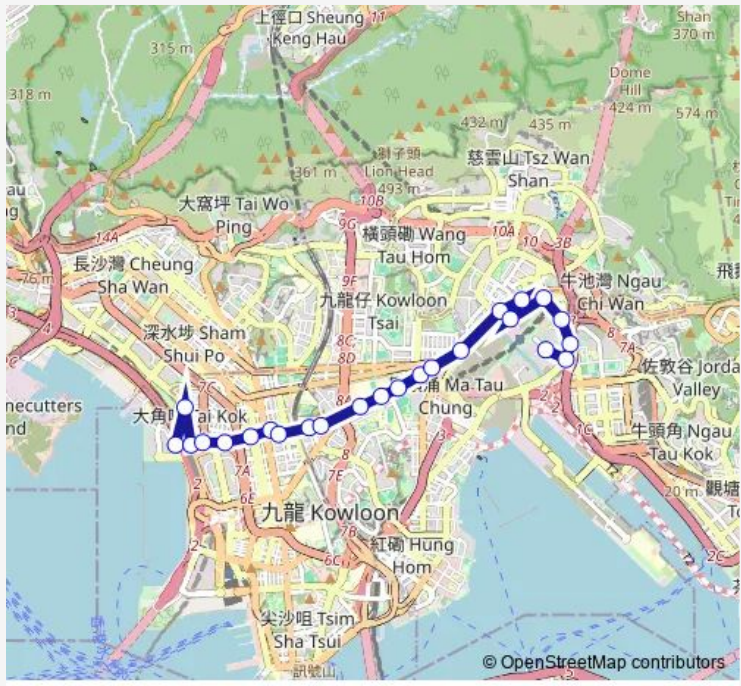

- [Ctb] Island Harbourview[[Kmb] Island Harbourview BUS Terminus
- [Ctb] Chung WUI Street, Sham Mong Road[[Kmb+Ctb] Chung WUI Street TAI KOK Tsui/
Chung WUI Street, Sham Mong Road[[Kmb] Chung WUI Street TAI KOK Tsui
- [Ctb] Olympic Station, Sham Mong Road[[Kmb+Ctb] Olympic Station/
Olympic Station, Sham Mong Road[[Kmb] Olympic Station
- [Ctb] FOO Kwai Street, TAI KOK Tsui Road[[Kmb+Ctb] FOO Kwai Street/
Foo Kwai Street, TAI KOK Tsui Road[[Kmb] FOO Kwai Street
- [Ctb] Ming KEI College, Cherry Street[[Kmb] Ming KEI College
- [Ctb] Fife Street, Reclamation Street[[Kmb] Reclamation Street
- [Ctb] Argyle Centre, SAI Yeung Choi Street South[[Kmb] SAI Yeung Choi Street South
- [Ctb] Sincere Podium, Argyle Street[[Kmb] Mong KOK Station
- [Ctb] Kadoorie Avenue, Argyle Street[[Kmb] Kadoorie Avenue
- [Ctb] CLP Pulse, Argyle Street[[Kmb] CLP Power Argyle Street
- [Ctb] Kowloon Hospital Main Building AND West Wing, Argyle Street[[Kmb] Kowloon Hospital
- [Ctb] Hospital Authority Building, Argyle Street[[Kmb] Hospital Authority Building
- [Ctb] Hong Kong EYE Hospital, Argyle Street[[Kmb] Hong Kong EYE Hospital

Route schedule

[Ctb] Island Harbourview[[Kmb] Island Harbourview BUS Terminus — [Ctb] Victoria Skye, MUK ON Street

Monday	00:50
Tuesday	00:50
Wednesday	00:50
Thursday	00:50
Friday	00:50
Saturday	00:50
Sunday	00:50

Route info

Direction: [Ctb] Island Harbourview[[Kmb] Island Harbourview BUS Terminus

Stops: 24

Trip Duration: 0 hour 42 min

■ N20 — Island Harbourview - KAI TAK (MUK ON Street) **BusMaps**

[Ctb] Evangel Hospital, Argyle Street[[Kmb] Evangel Hospital

[Ctb] THE Latitude, Prince Edward Road East[[Kmb+Ctb] THE Latitude/
The Latitude, Prince Edward Road East[[Kmb] THE Latitude

[Ctb] King TAI Street, Prince Edward Road East[[Kmb+Ctb] King TAI Street/
King TAI Street, Prince Edward Road East[[Kmb] King TAI Street