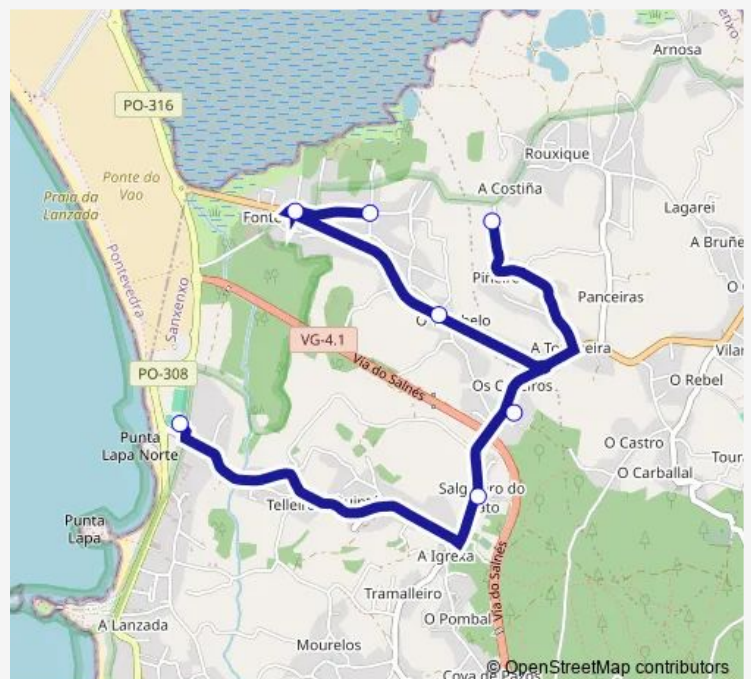

Tuesday 14:05

Wednesday 14:05

Thursday 14:05

Friday 14:05

Saturday —

Sunday —

Route info

Direction: Ceip de Noalla-Telleiro

Stops: 7

Trip Duration: 0 hour 10 min

XG626033 — Ceip DE Noalla-Telleiro - Revolta li

Direction

Revolta li — Ceip de Noalla-Telleiro

7 stops

[Open route schedule](#)

Revolta li

Monday	08:45
Tuesday	08:45
Wednesday	08:45
Thursday	08:45
Friday	08:45
Saturday	—
Sunday	—

Route info

Direction: Revolta li

Stops: 7

Trip Duration: 0 hour 10 min

XG626033 Bus time schedules and route maps are available in an offline PDF at busmaps.com. Use the busmaps.com website to see live bus times, train schedule or subway schedule, and step-by-step directions for all public transit in Sanxenxo