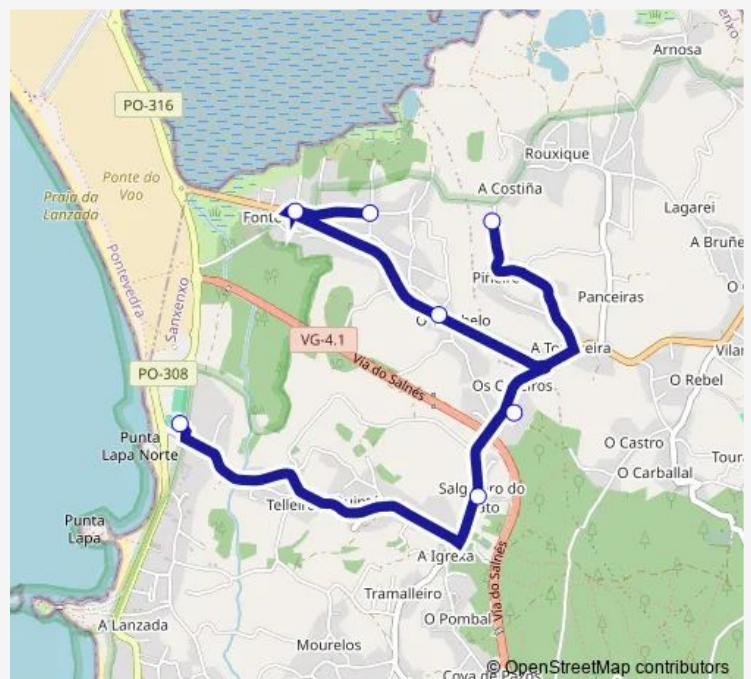

### Route schedule

Ceip de Noalla-Telleiro — Revolta li

Monday 14:05

Tuesday 14:05

Wednesday 14:05

Thursday 14:05

Friday 14:05

Saturday —

### Route info

Direction: Ceip de Noalla-Telleiro

Stops: 7

Trip Duration: 0 hour 10 min

Xg626033 — Ceip DE Noalla-Telleiro - Revolta li

**Direction**

Revolta li — Ceip de Noalla-Telleiro

7 stops

## Route schedule

Revolta li — Ceip de Noalla-Telleiro

Monday	08:45
Tuesday	08:45
Wednesday	08:45
Thursday	08:45
Friday	08:45
Saturday	—
Sunday	—

## Route info

Direction: Revolta li

Stops: 7

Trip Duration: 0 hour 10 min

Xg626033 Bus time schedules and route maps are available in an offline PDF at [busmaps.com](https://busmaps.com). Use the [busmaps.com](https://busmaps.com) website to see live bus times, train schedule or subway schedule, and step-by-step directions for all public transit in Sanxenxo