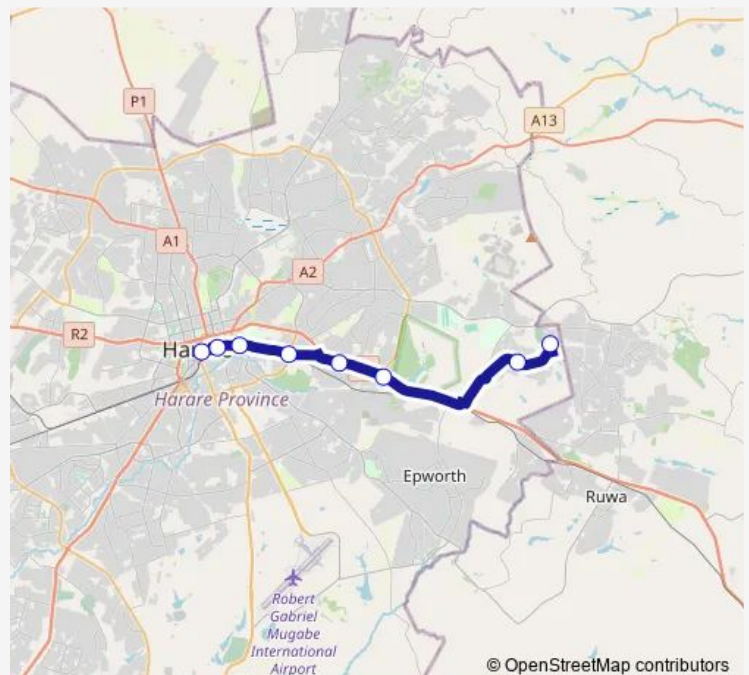

Direction

Inez Terrace Hub — Tafara

8 stops

[Open route schedule](#)

Inez Terrace Hub

Fourth Street Rank

Corner Bodle Avenue and Robert Mugabe Road

Rhodesville Police Station

Corner Hives Road and Samora Machel Avenue

Msasa, Union Hardware

Tafara 1 High School

Tafara

Route schedule

Inez Terrace Hub — Tafara

Monday	10:14
Tuesday	10:14
Wednesday	10:14
Thursday	10:14
Friday	10:14
Saturday	10:14
Sunday	10:14

Route info

Direction: Inez Terrace Hub

Stops: 8

Trip Duration: 0 hour 53 min

Communal Taxi Service time schedules and route maps are available in an offline PDF at busmaps.com. Use the busmaps.com website to see live bus times, train schedule or subway schedule, and step-by-step directions for all public transit in Harare