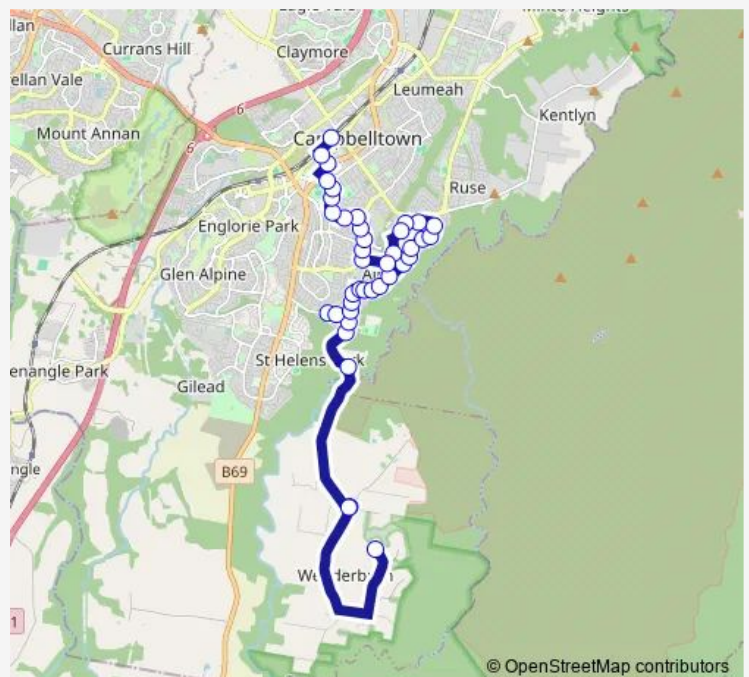

Greengate Rd At Burrendulla Cres

Riverside Dr Opp Samuel Pl

Riverside Dr After Olbury Pl

Riverside Dr After Kelburn Pl

Riley Park, Riverside Dr

Riverside Dr Opp Foxlow Pl

Route schedule

Wedderburn Rd At Aberfoyle Rd — Campbelltown Station, Stand C

Monday 07:01-08:16

Tuesday 07:01-08:16

Wednesday 07:01-08:16

Thursday 07:01-08:16

Friday 07:01-08:16

Saturday —

Sunday —

Route info

Direction: Wedderburn Rd At Aberfoyle Rd

Stops: 40

Trip Duration: 0 hour 44 min

884w — Campbelltown to Wedderburn via Airds

Riverside Dr Opp Atkinson Pl

Riverside Dr At Lincluden Pl

Riverside Dr Opp Prell Pl

Riverside Dr Opp Nandewar Pl

Riverside Dr Before Southdown Pl

Briar Road Public School, Briar Rd

Briar Rd After Kullaroo Av

St Johns Rd Opp Creigan St

St Johns Rd Opp Docharty St

St Johns Rd Opp Baden Powell Reserve