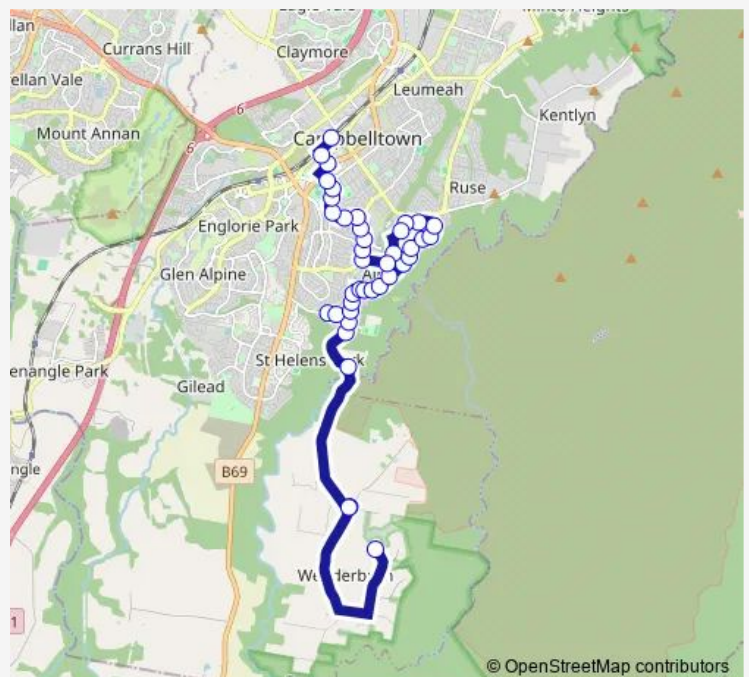

Greengate Rd At Burrendulla Cres

Riverside Dr Opp Samuel Pl

Riverside Dr After Olbury Pl

Riverside Dr After Kelburn Pl

Riley Park, Riverside Dr

Riverside Dr Opp Foxlow Pl

Route schedule

Wedderburn Rd At Aberfoyle Rd — Campbelltown Station, Stand C

Monday 07:01-08:16

Tuesday 07:01-08:16

Wednesday 07:01-08:16

Thursday 07:01-08:16

Friday 07:01-08:16

Saturday —

Sunday —

Route info

Direction: Wedderburn Rd At Aberfoyle Rd

Stops: 40

Trip Duration: 0 hour 44 min

884W — Campbelltown to Wedderburn via Airs

Riverside Dr Opp Atkinson Pl

Riverside Dr At Lincluden Pl

Riverside Dr Opp Prell Pl