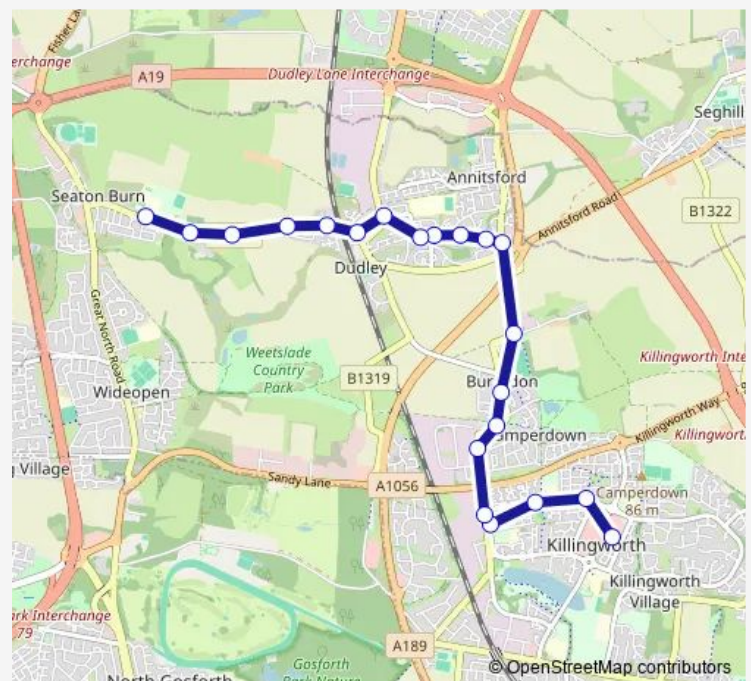

Bus S695 Killingworth - North Gosforth Academy

[Go to website](#)

Direction

Killingworth Bus Station — Gosforth Academy

21 stops

[Open route schedule](#)

Killingworth Bus Station

West Bailey-Garth 15

West Bailey-Garth 12

West Bailey - Angus Close

Station Road-Council Offices

Camperdown

Burradon Road- Camperdown Hotel

Burradon Road - Kirkwood

Burradon Road

Burradon Road - Fern Drive

Fern Drive-Burn Bridge

Fern Drive-Annitsford Drive

Fern Drive-Library

Fern Drive-Number 92

Fern Drive - Market Street

Weetslade Road

Dudley Lane-Angerton Terrace

Dudley Lane-Green Crescent

Dudley Lane-Greens House Farm

Dudley Lane-Cemetery

Gosforth Academy

Route schedule

Killingworth Bus Station — Gosforth Academy

Monday 08:05

Tuesday 08:05

Wednesday 08:05

Thursday 08:05

Friday 08:05

Saturday —

Sunday —

Route info

Direction: Killingworth Bus Station

Stops: 21

Trip Duration: 0 hour 25 min

■ S695 — Killingworth - North Gosforth Academy