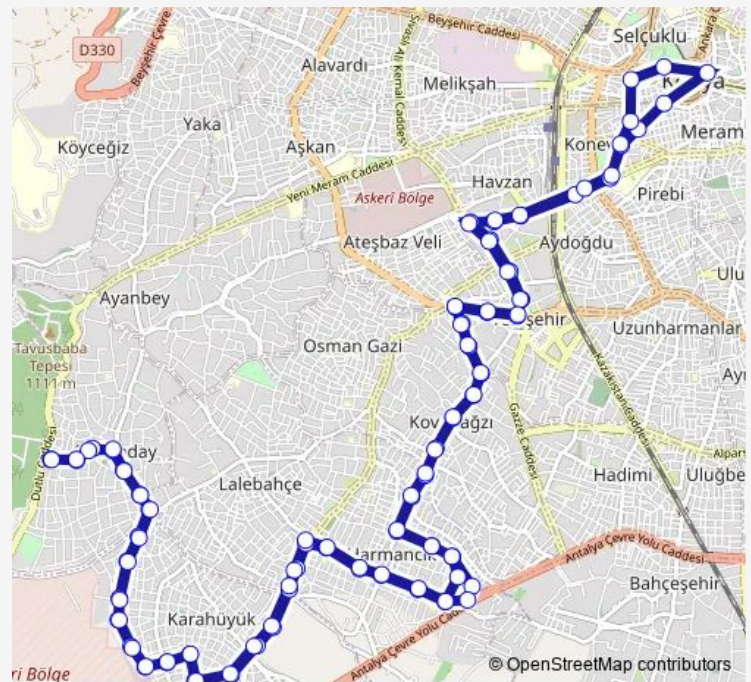

Friday 06:00-24:00

Saturday 06:00-20:40

Sunday 09:00-18:40

**Route info**

Direction: Meram SON Durak

Stops: 109

Trip Duration: 1 hour 30 min

**11-B — Karahüyük Harmancik - Karahüyük Harmancik Olcay****BusMaps**