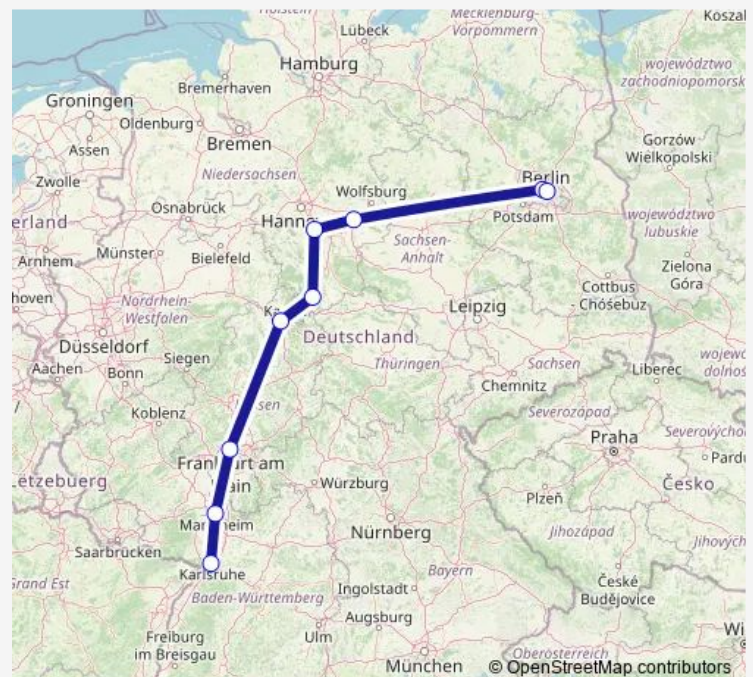

Rail ICE 2590

[Go to website](#)

Direction

Karlsruhe Hbf — Berlin Ostbahnhof

9 stops

[Open route schedule](#)

Karlsruhe Hbf

Mannheim Hbf

Frankfurt(Main)Süd

Kassel-Wilhelmshöhe

Göttingen

Hildesheim Hbf

Braunschweig Hbf

Berlin Hbf (tief)

Berlin Ostbahnhof

Route schedule

Karlsruhe Hbf — Berlin Ostbahnhof

Monday	—
Tuesday	—
Wednesday	—
Thursday	—
Friday	11:44
Saturday	—
Sunday	—

Route info

Direction: Karlsruhe Hbf

Stops: 9

Trip Duration: 6 hour 6 min

ICE 2590

ICE 2590 Rail time schedules and route maps are available in an offline PDF at busmaps.com. Use the busmaps.com website to see live bus times, train schedule or subway schedule, and step-by-step directions for all public transit in Berlin

The schedule is provided in the local timezone. Times with "(+1)" indicate departures on the next day.

PDF file created on 2025-01-31

2024 BusMaps.com - All Rights Reserved