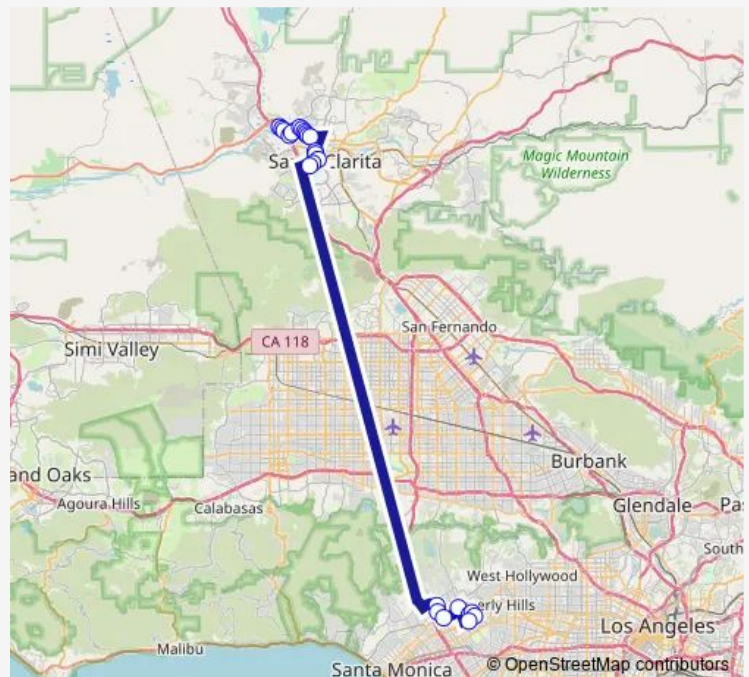

Thursday 14:59-15:59

Friday 14:59-15:59

Saturday —

Sunday —

Route info

Direction: Avenue Stanford/Technology Dr

Stops: 25

Trip Duration: 1 hour 27 min

■ SC792 — Santa Clarita 792_1

Santa Monica Blvd/Avenue OF TH Stars

Century Park E/Santa Monica Blvd

Century Park E/Constellation Blvd

Constellation Blvd/Century Park W

Direction

Constellation Blvd/Century Park W — Avenue Stanford/Technology Dr

26 stops

[Open route schedule](#)

Constellation Blvd/Century Park W

Constellation Blvd/Avenue OF TH Stars

Century Park E/Constellation Blvd

Century Park E/Santa Monica Blvd

Santa Monica Blvd/Avenue OF TH Stars

Wilshire Blvd/Beverly Glen Blvd

Wilshire Blvd/Glendon Av

Westwood Blvd/Weyburn Av

LE Conte AV/Gayley Av

Gayley AV/Strathmore Dr

Valencia Blvd/Rockwell Canyon Rd

Valencia Blvd/Goldcrest Dr

Mcbean Transfer Station