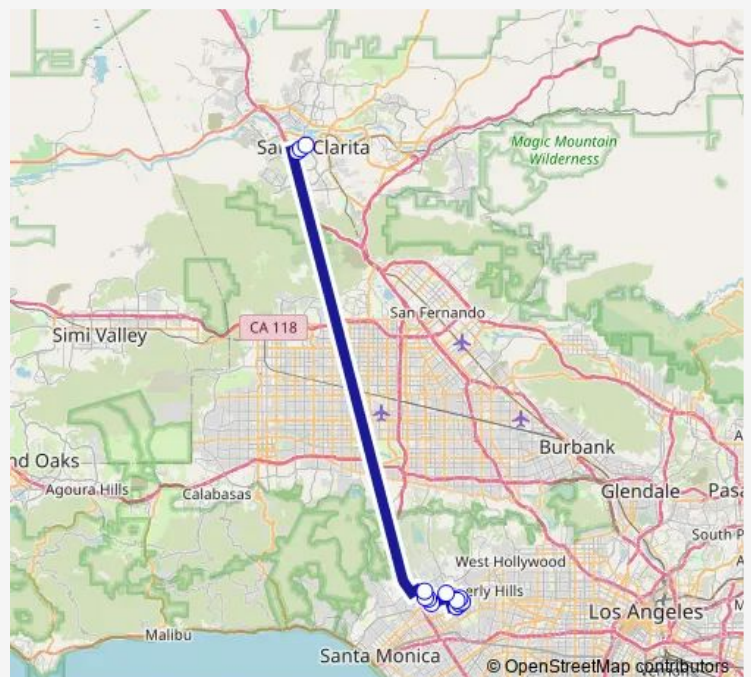

Century Park E/Constellation Blvd

Century Park E/Santa Monica Blvd

Santa Monica Blvd/Avenue OF TH Stars

Wilshire Blvd/Beverly Glen Blvd

Wilshire Blvd/Glendon Av

Westwood Blvd/Weyburn Av

LE Conte AV/Gayley Av

Gayley AV/Strathmore Dr

Valencia Blvd/Rockwell Canyon Rd

Valencia Blvd/Goldcrest Dr

Mcbean Transfer Station

Route schedule

Constellation Blvd/Century Park W — Mcbean Transfer Station

Monday 08:50

Tuesday 08:50

Wednesday 08:50

Thursday 08:50

Friday 08:50

Saturday —

Sunday —

Route info

Direction: Constellation Blvd/Century Park W

Stops: 13

Trip Duration: 0 hour 54 min

■ SC792 — Santa Clarita 792

SC792 Bus time schedules and route maps are available in an offline PDF at busmaps.com. Use the busmaps.com website to see live bus times, train schedule or subway schedule, and step-by-step directions for all public transit in Los Angeles