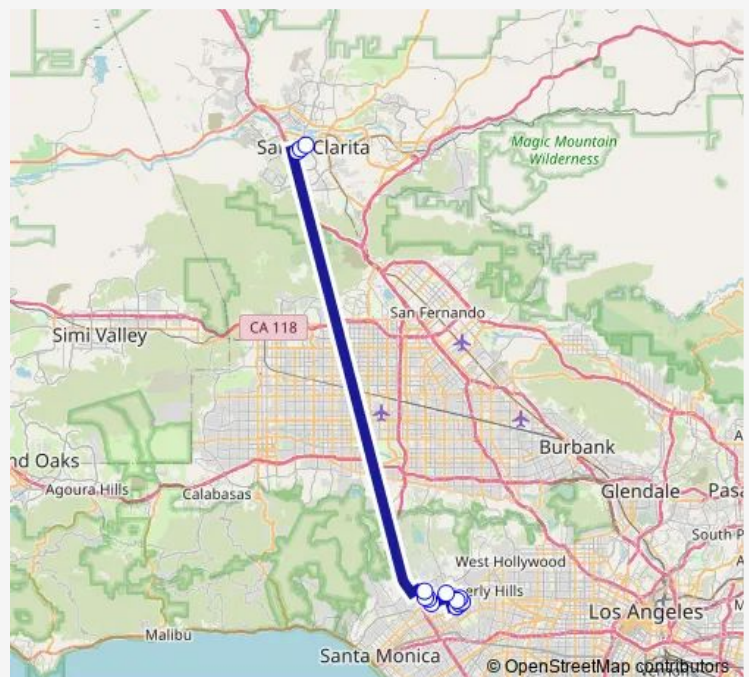

Bus Sc792 Santa Clarita 792

[Go to website](#)

Direction

Constellation Blvd/Century Park W — Mcbean Transfer Station

13 stops

[Open route schedule](#)

Constellation Blvd/Century Park W

Constellation Blvd/Avenue OF TH Stars

Century Park E/Constellation Blvd

Century Park E/Santa Monica Blvd

Santa Monica Blvd/Avenue OF TH Stars

Wilshire Blvd/Beverly Glen Blvd

Wilshire Blvd/Glendon Av

Westwood Blvd/Weyburn Av

LE Conte AV/Gayley Av

Gayley AV/Strathmore Dr

Valencia Blvd/Rockwell Canyon Rd

Valencia Blvd/Goldcrest Dr

Mcbean Transfer Station

Route schedule

Constellation Blvd/Century Park W — Mcbean Transfer Station

Monday 08:50

Tuesday 08:50

Wednesday 08:50

Thursday 08:50

Friday 08:50

Saturday —

Sunday —

Route info

Direction: Constellation Blvd/Century Park W

Stops: 13

Trip Duration: 0 hour 54 min

■ Sc792 — Santa Clarita 792