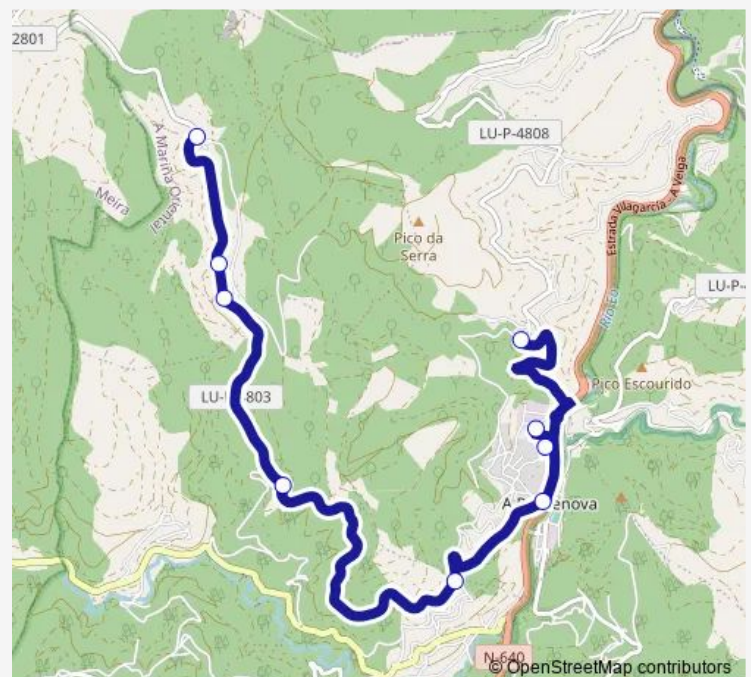

Monday 15:53

Tuesday 15:53-17:55

Wednesday 15:53

Thursday —

Friday 15:53

Saturday —

Sunday —

Route info

Direction: IES Enrique Muruais

Stops: 9

Trip Duration: 0 hour 30 min

■ XG889009 — IES Enrique Muruais-Acebro

BusMaps

Direction

Acebro — IES Enrique Muruais

9 stops

[Open route schedule](#)

Acebro

STO . Estebo

Sto. Estebo li

Vilar DAS Pedras

Picota dársena

A Pontenova

Foxas 2

Ceip Plurilingüe DA Ponte

IES Enrique Muruais

Route schedule

Acebro — IES Enrique Muruais

Monday	08:55
Tuesday	08:55
Wednesday	08:55
Thursday	—
Friday	08:55
Saturday	—
Sunday	—

Route info

Direction: Acebro

Stops: 9