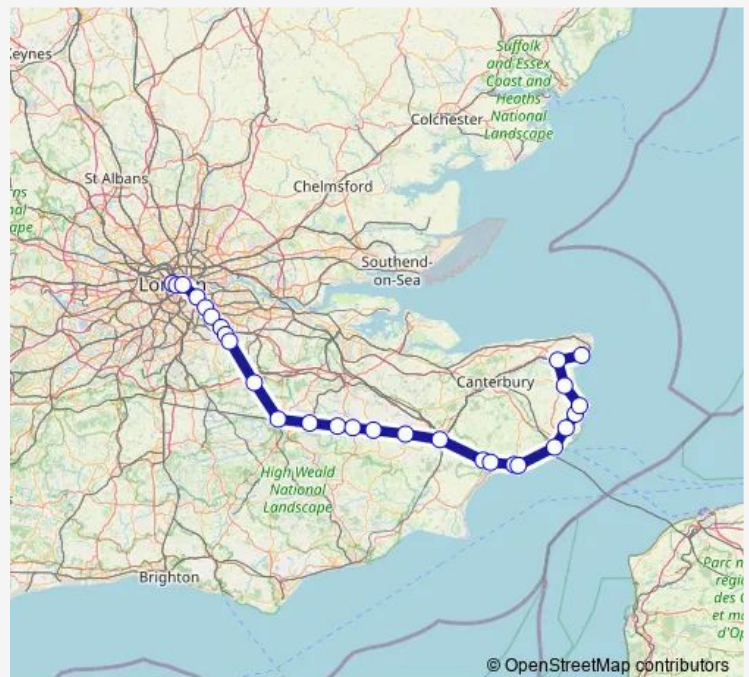

Sandling

Folkestone West

Folkestone Central

Route schedule

London Charing Cross — Ramsgate

Monday 07:40-23:10

Tuesday 07:40-22:40

Wednesday 07:40-22:40

Thursday 07:40-22:40

Friday 07:40-22:40

Saturday 07:40-22:40

Sunday 08:40-21:40

Route info

Direction: London Charing Cross

Stops: 28

Trip Duration: 2 hour 41 min

■ Se:Chx->Ram — SE train service from CHX to Ram

Dover Priory

Martin Mill

Walmer

Deal

Sandwich

Minster

Ramsgate

Direction

London Charing Cross — Ramsgate

19 stops

[Open route schedule](#)

London Charing Cross

London Waterloo East

London Bridge

New Cross