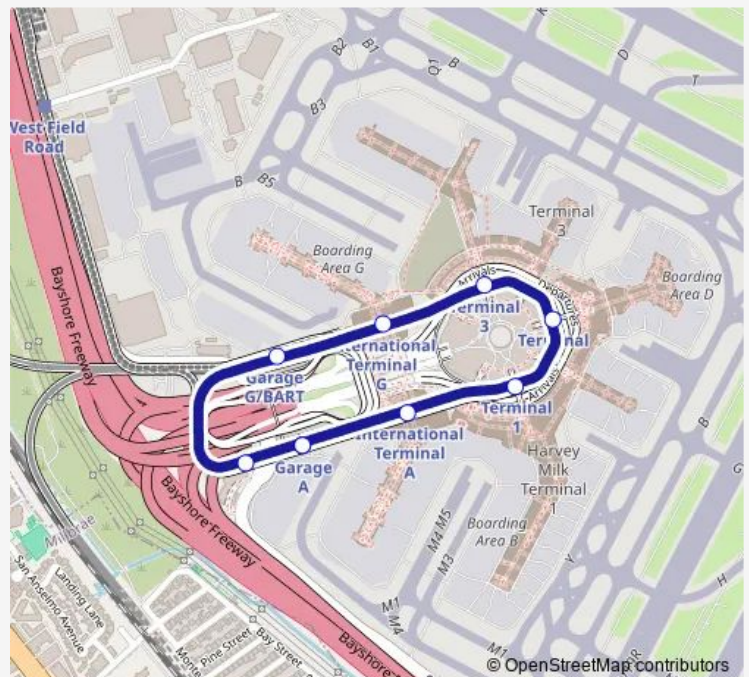

Tram Red Line SFO Airtrain Red Line

[Go to website](#)

Direction

Garage A — Garage A

9 stops

[Open route schedule](#)

Garage A

Grand Hyatt at SFO

Garage G and Bart

International Terminal and G Gates

Terminal 3

Terminal 2

Terminal 1

International Terminal and A Gates

Garage A

Route schedule

Garage A — Garage A

Monday 00:00-23:55

Tuesday 00:00-23:55

Wednesday 00:00-23:55

Thursday 00:00-23:55

Friday 00:00-23:55

Saturday 00:00-23:55

Sunday 00:00-23:55

Route info

Direction: Garage A

Stops: 9

Trip Duration: 0 hour 11 min

Red Line — SFO Airtrain Red Line