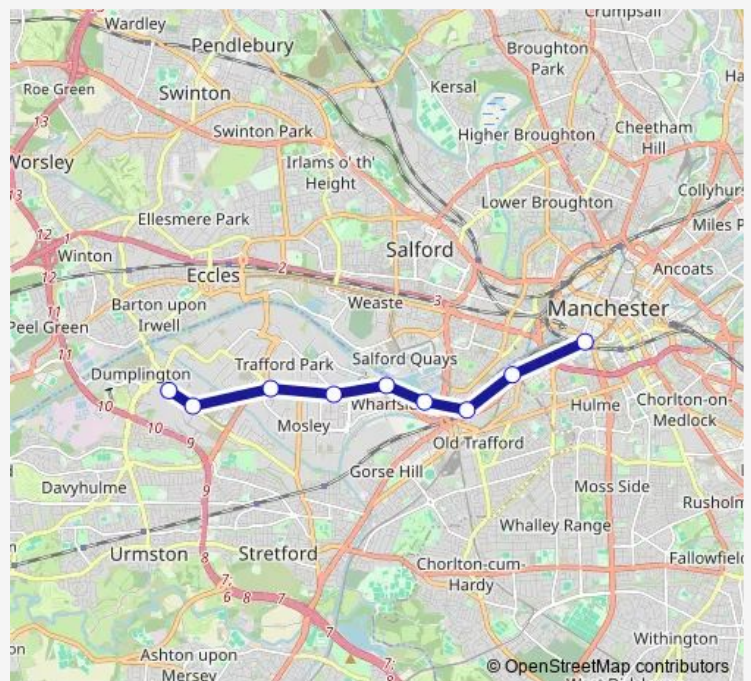

### Route schedule

The Trafford Centre (Manchester Metrolink) — Deansgate-Castlefield (Manchester Metrolink)

Monday	00:10-23:58
Tuesday	00:10-23:58
Wednesday	00:10-23:58
Thursday	00:10-23:58
Friday	00:10-23:58
Saturday	00:10-23:58
Sunday	00:10-23:55

### Route info

Direction: The Trafford Centre (Manchester Metrolink)

Stops: 9

Trip Duration: 0 hour 21 min

Red Line

## Direction

Deansgate-Castlefield (Manchester Metrolink) — The Trafford Centre (Manchester Metrolink)

9 stops

[Open route schedule](#)

Deansgate-Castlefield (Manchester Metrolink)

Cornbrook (Manchester Metrolink)

## Route info

Direction: Deansgate-Castlefield (Manchester Metrolink)

Stops: 9

Trip Duration: 0 hour 20 min

Red Line Tram time schedules and route maps are available in an offline PDF at [busmaps.com](https://busmaps.com). Use the [busmaps.com](https://busmaps.com) website to see live bus times, train schedule or subway schedule, and step-by-step directions for all public transit in Stretford