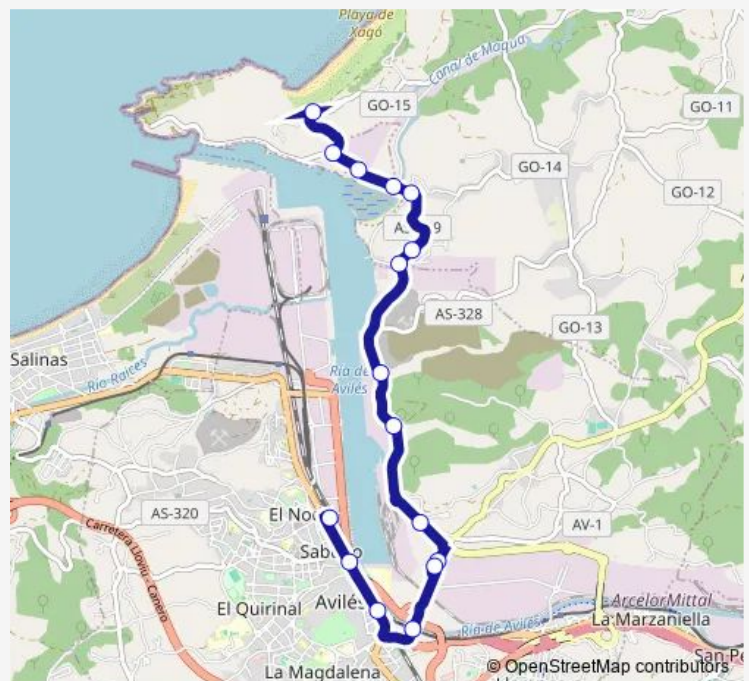

[Avilés] El Muelle - Ambulatorio [Cta 00742]

[Avilés] Parque del Muelle [Cta 00206]

[Avilés] Estación Bus Avilés [Cta 00161]

Route schedule

[Nieva] Xagó [Cta 00229] — [Avilés] Estación Bus Avilés [Cta 00161]

Monday 08:30-22:00

Tuesday 08:30-22:00

Wednesday 08:30-22:00

Thursday 08:30-22:00

Friday 08:30-22:00

Saturday 08:30-22:00

Sunday 08:30-22:00

Route info

Direction: [Nieva] Xagó [Cta 00229]

Stops: 16

Trip Duration: 0 hour 20 min

■ L13 — L13 - Avilés-Xagó

Direction

[Avilés] Estación Bus Avilés [Cta 00161] — [Nieva] Xagó [Cta 00228]

21 stops

[Open route schedule](#)

Sunday 08:00-21:35

Route info

Direction: [Avilés] Estación Bus Avilés [Cta 00161]

Stops: 21

Trip Duration: 0 hour 25 min

L13 Bus time schedules and route maps are available in an offline PDF at busmaps.com. Use the busmaps.com website to see live bus times, train schedule or subway schedule, and step-by-step directions for all public transit in Corvera de Asturias