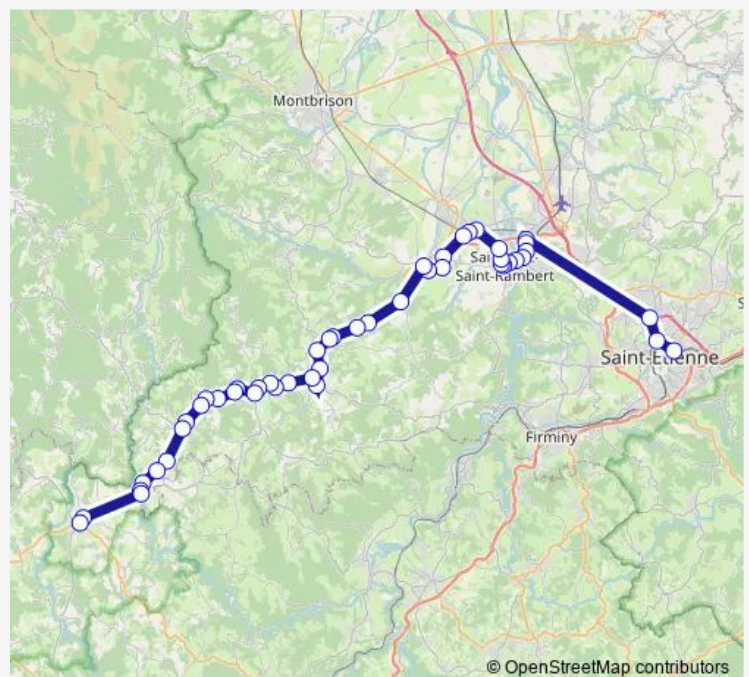

Thursday 07:50

Friday 07:50

Saturday 07:50

Sunday 07:50

Route info

Direction: Nautiform

Stops: 23

Trip Duration: 0 hour 50 min

■ L13 — L13 Craponne - St Etienne

Col. Falabr.

Bd Ht Forez

Direction

Croix mission — Châteaueux Gare routière

48 stops

[Open route schedule](#)

Croix mission

Danizet

Boulaine

Chalanconnet

Les Mas

Gare

L'Etang

Route du Pin

Pont du Rat