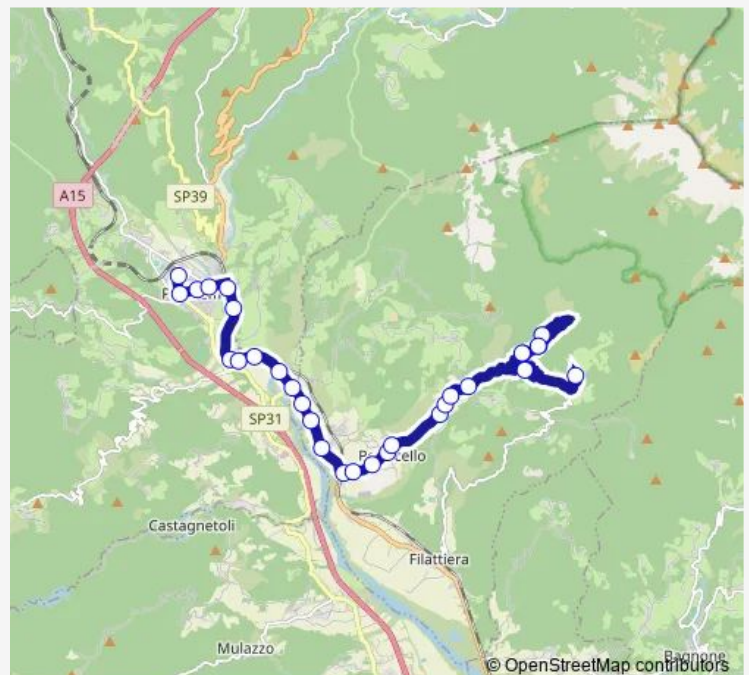

### Route schedule

Pontremoli — Lusignana

Monday —

Tuesday —

Wednesday 07:57-11:27

Thursday —

Friday —

Saturday 07:57-11:27

### Route info

Direction: Pontremoli

Stops: 30

Trip Duration: 0 hour 33 min

■ L13 — Pontremoli-Lusignana

Caprio Sant'Anna

Bivio Cavallana

Rocca Sigillina Inizio Paese