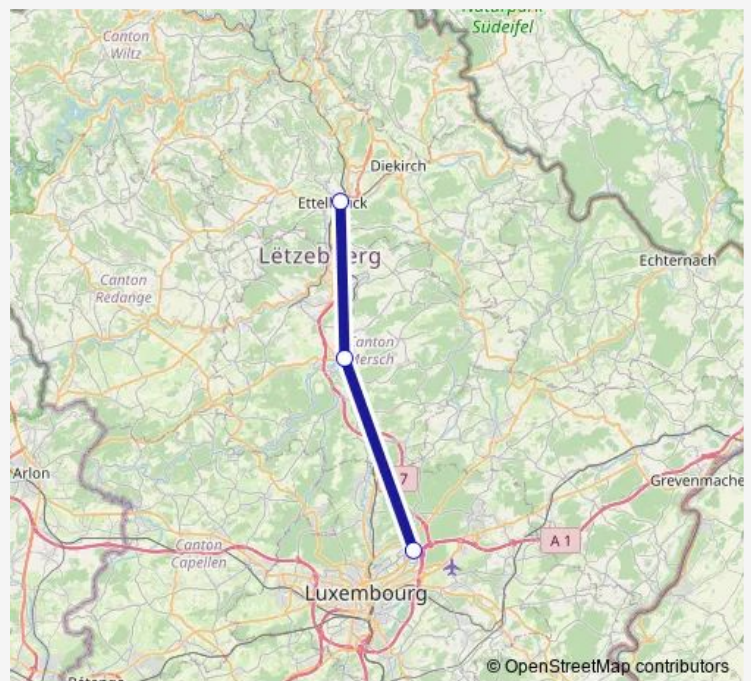

Bus L13

[Go to website](#)

Direction

Ettelbruck, Gare routière — Kirchberg, Gare routière Luxexpo

3 stops

[Open route schedule](#)

Ettelbruck, Gare routière

Mersch, Gare

Kirchberg, Gare routière Luxexpo

Route schedule

Ettelbruck, Gare routière — Kirchberg, Gare routière Luxexpo

Monday 05:53-08:53

Tuesday 05:53-08:53

Wednesday 05:53-08:53

Thursday 05:53-08:53

Friday —

Saturday —

Sunday —

Route info

Direction: Ettelbruck, Gare routière

Stops: 3

Trip Duration: 0 hour 54 min

■ L13

Direction

Kirchberg, Gare routière Luxexpo — Ettelbruck, Gare routière

3 stops

[Open route schedule](#)

Kirchberg, Gare routière Luxexpo

Mersch, Gare

Ettelbruck, Gare routière

Route schedule

Kirchberg, Gare routière Luxexpo — Ettelbruck, Gare routière