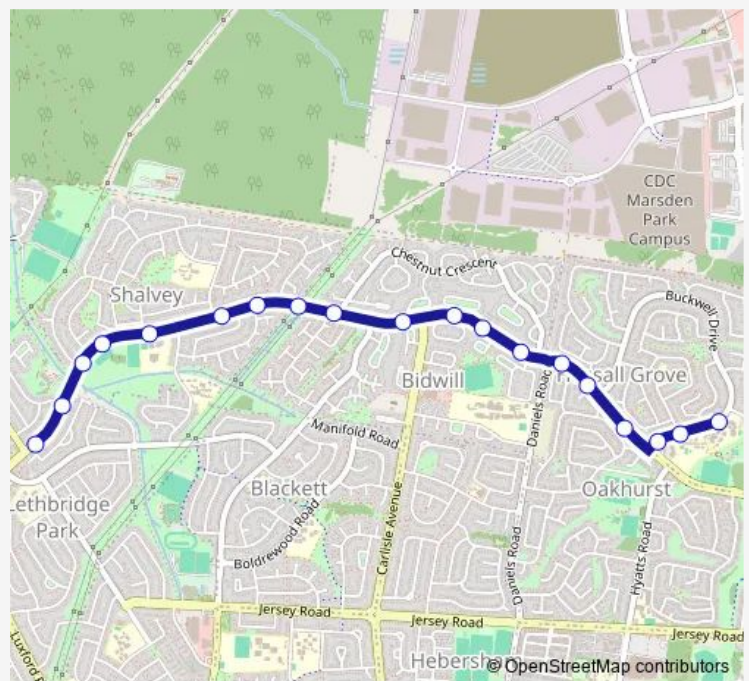

School Bus 6506 St Clare's HS to Lethbridge Park

[Go to website](#)

Direction

St Clare's Catholic High School, Buckwell Dr — Luxford Rd Opp Palmyra Av

19 stops

[Open route schedule](#)

St Clare's Catholic High School, Buckwell Dr

Hassell Grove Primary School Buckwell Dr

Hassall Grove Plaza, Buckwell Dr

Luxford Rd Before Payne St

Luxford Rd Opp Buckwell Dr

Luxford Rd Before Daniels Rd

Luxford Rd After Kidd Cl

Luxford Rd After King Sq

Luxford Rd At Wide Bay Cct

Luxford Rd After Carlisle Av

Luxford Rd At Middleton Cres

Luxford Rd Opp Sedgman Cres

Luxford Rd At Fleetwood St

Luxford Rd After Bradman Rd

Luxford Dr Opp Hopman Cres

Luxford Rd Opp Siandra Av

Luxford Rd Opp Koomooloo Cres

Luxford Rd Opp Pitcairn Av

Luxford Rd Opp Palmyra Av

Route schedule

St Clare's Catholic High School, Buckwell Dr — Luxford Rd Opp Palmyra Av

Monday 14:46

Tuesday 14:46

Wednesday 14:46

Thursday 14:46

Friday 14:46

Saturday —

Sunday —

Route info

Direction: St Clare's Catholic High School, Buckwell Dr

Stops: 19

Trip Duration: 0 hour 10 min

6506 — St Clare's HS to Lethbridge Park