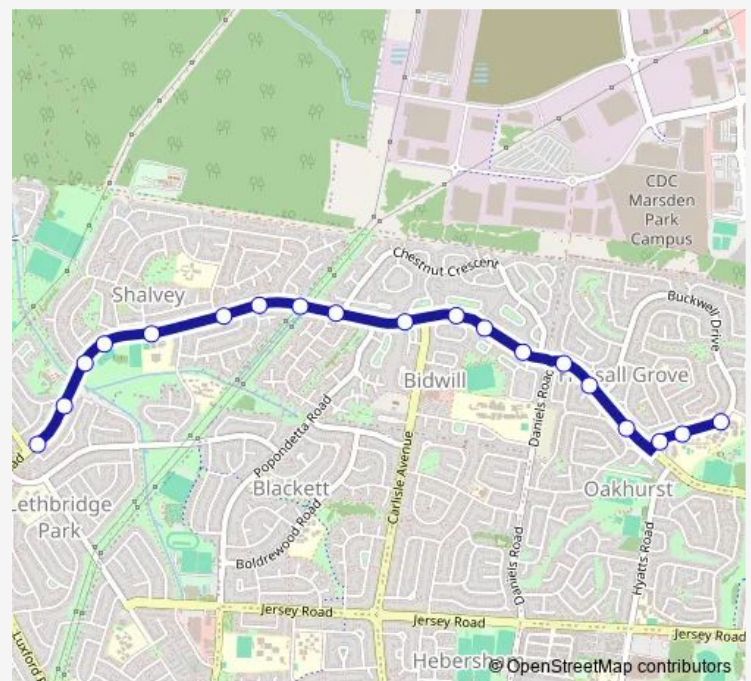

Thursday 14:46

Friday 14:46

Saturday —

Sunday —

Route info

Direction: St Clare's Catholic High School, Buckwell Dr

Stops: 19

Trip Duration: 0 hour 10 min