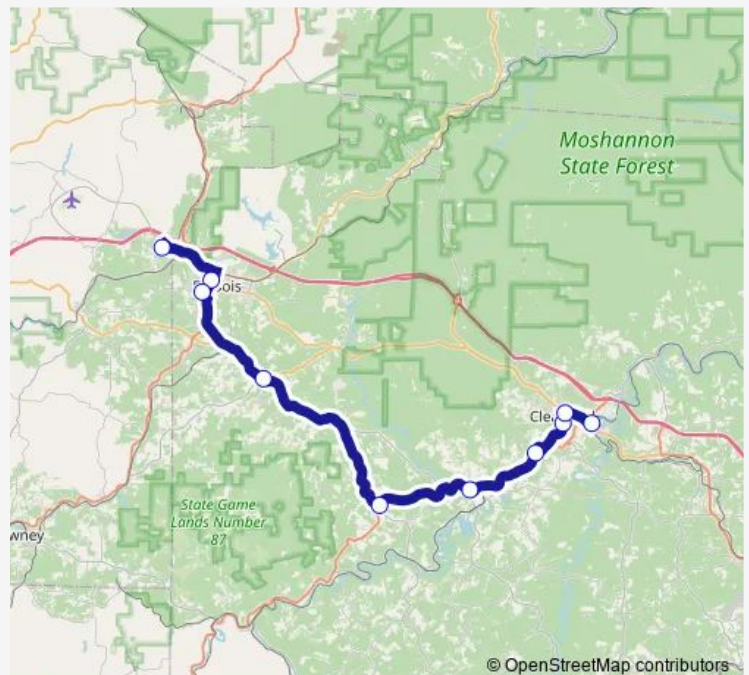

Route schedule

Leonard ST Clearfield — Goodwill - Falls Creek

Monday 07:30

Tuesday 07:30

Wednesday 07:30

Thursday 07:30

Friday 07:30

Saturday —

Sunday —

Route info

Direction: Leonard ST Clearfield

Stops: 10

Trip Duration: 1 hour 20 min

■ MTLP — The Mountain Loop

Direction

Goodwill - Falls Creek — Leonard ST Clearfield

10 stops

[Open route schedule](#)

Goodwill - Falls Creek

Main ST Mall

Pennhighlands Dubois West

Luthersburg G & S Mini-Mart

Grampian PA RT 219 & 879

Curwensville Iga

Wednesday 08:50-15:00

Thursday 08:50-15:00

Friday 08:50-15:00

Saturday —

Sunday —

Route info

Direction: Goodwill - Falls Creek

Stops: 10