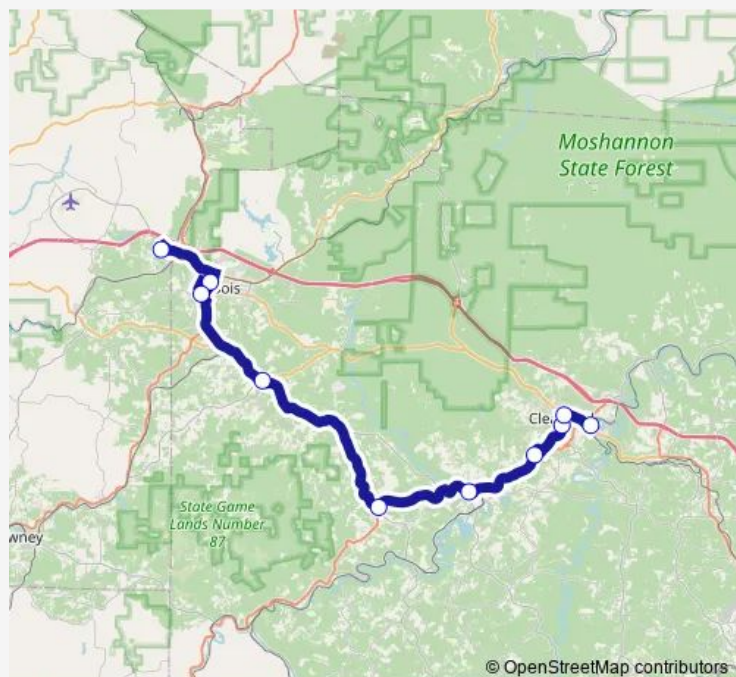

### Direction

Leonard ST Clearfield — Goodwill - Falls Creek

10 stops

[Open route schedule](#)

Leonard ST Clearfield

Daisy ST & Bigler Ave

Clearfield CO Courthouse

Hyde UNI-Mart

### Route schedule

Leonard ST Clearfield — Goodwill - Falls Creek

Monday 07:30

Tuesday 07:30

Wednesday 07:30

Thursday 07:30

Friday 07:30

Saturday —

### Route info

Direction: Leonard ST Clearfield

Stops: 10

Trip Duration: 1 hour 20 min

**Direction**

Goodwill - Falls Creek — Leonard ST Clearfield

10 stops

[Open route schedule](#)

## Route schedule

Goodwill - Falls Creek — Leonard ST Clearfield

Monday 08:50-15:00

Tuesday 08:50-15:00

Wednesday 08:50-15:00

Thursday 08:50-15:00

Friday 08:50-15:00

Saturday —