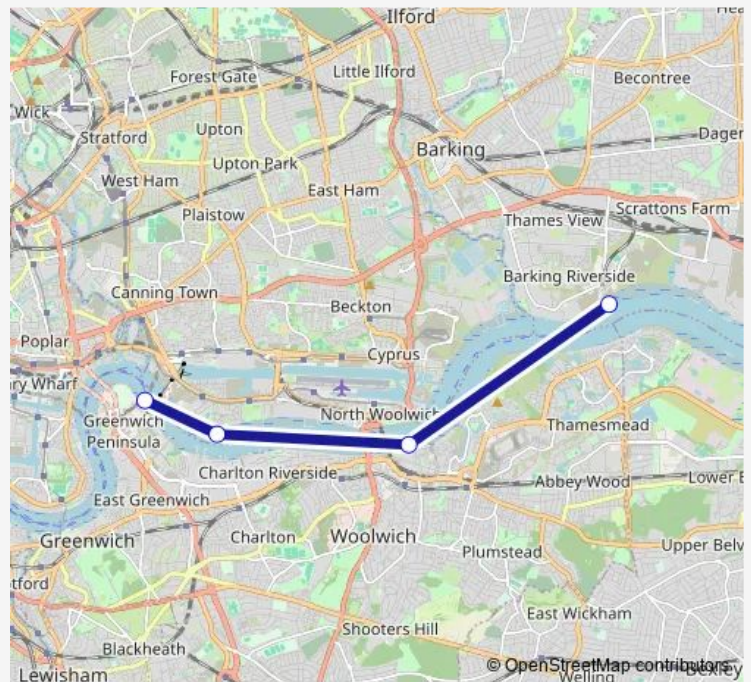

Ferry RB5 Barking Riverside - Woolwich - North Greenwich

[Go to website](#)

Direction

North Greenwich Pier — Barking Riverside Pier

4 stops

[Open route schedule](#)

North Greenwich Pier

Royal Wharf Pier

Woolwich Arsenal Pier

Barking Riverside Pier

Route schedule

North Greenwich Pier — Barking Riverside Pier

Monday 12:00-15:00

Tuesday 12:00-15:00

Wednesday 12:00-15:00

Thursday 12:00-15:00

Friday 12:00-15:00

Saturday —

Sunday —

Route info

Direction: North Greenwich Pier

Stops: 4

Trip Duration: 0 hour 18 min

RB5 Ferry time schedules and route maps are available in an offline PDF at busmaps.com. Use the busmaps.com website to see live bus times, train schedule or subway schedule, and step-by-step directions for all public transit in London