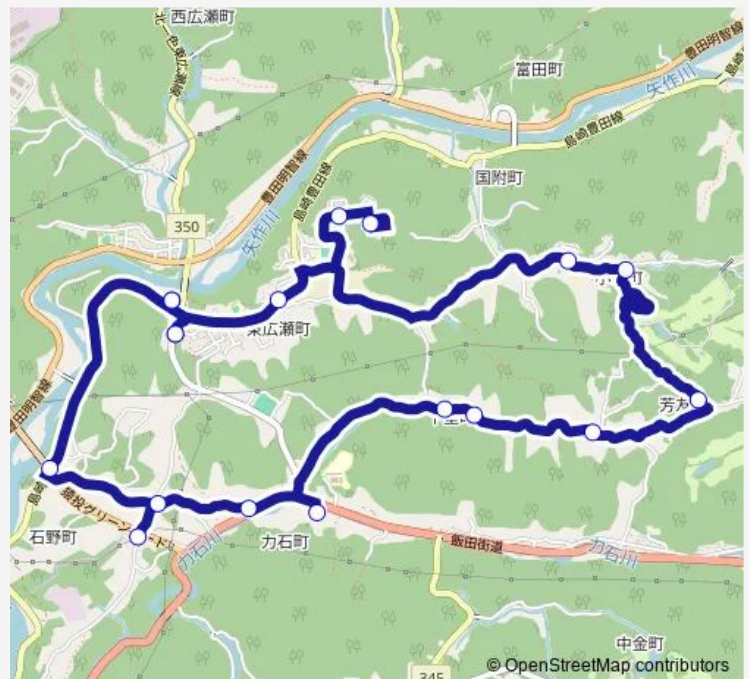

### Route schedule

広瀬 — 広瀬

Monday	17:10
Tuesday	—
Wednesday	—
Thursday	—
Friday	17:10
Saturday	—
Sunday	—

### Route info

Direction: 広瀬

Stops: 16

Trip Duration: 0 hour 33 min

石野地域バス石野交流館コース右回り

## Route schedule

広瀬 — 広瀬

Monday 09:20-15:10

Tuesday —

Wednesday —

Thursday —

Friday 09:20-15:10

Saturday —

## Route info

Direction: 広瀬

Stops: 18

Trip Duration: 0 hour 31 min

Bus time schedules and route maps are available in an offline PDF at [busmaps.com](#). Use the [busmaps.com](#) website to see live bus times, train schedule or subway schedule, and step-by-step directions for all public transit in Toyota