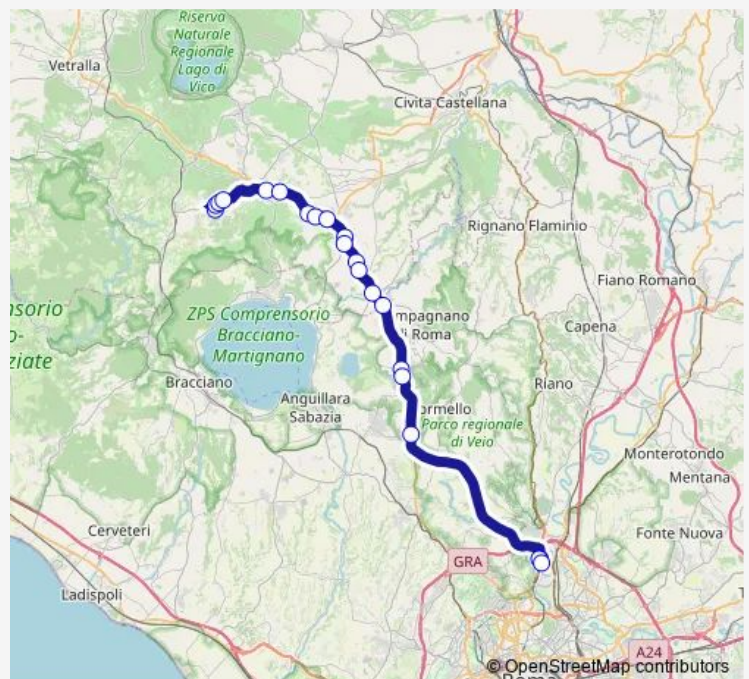

Direction

Bassano R. | Via Stazione Via 24 Maggio # f2604 — Roma | Saxa Rubra (Arrivi) # f1494

21 stops

[Open route schedule](#)

Bassano R. | Via Stazione Via 24 Maggio # f2604

Bassano R. | Via Da Vinci Via Buonarroti # f2618

Bassano R. | Via Da Vinci Via Cappuccini # f2619

Bassano R. | Zona Industriale # f2620

Sutri | Via Bassanese Via Cassia # f2621

Sutri | Via Cassia (Km 47) # f1593

Sutri | Le Muracce # f1595

Sutri | San Martino della Quercia # f1596

Wednesday 05:15-06:25

Thursday 05:15-06:25

Friday 05:15-06:25

Saturday 05:20-16:30

Sunday 06:20

Route info

Direction: Bassano R. | Via Stazione Via 24 Maggio # f2604

Stops: 21

Trip Duration: 0 hour 55 min

Bassano Romano - Roma Saxa Rubra # Ro45a

Bus time schedules and route maps are available in an offline PDF at busmaps.com. Use the busmaps.com website to see live bus times, train schedule or subway schedule, and step-by-step directions for all public transit in Monterosi