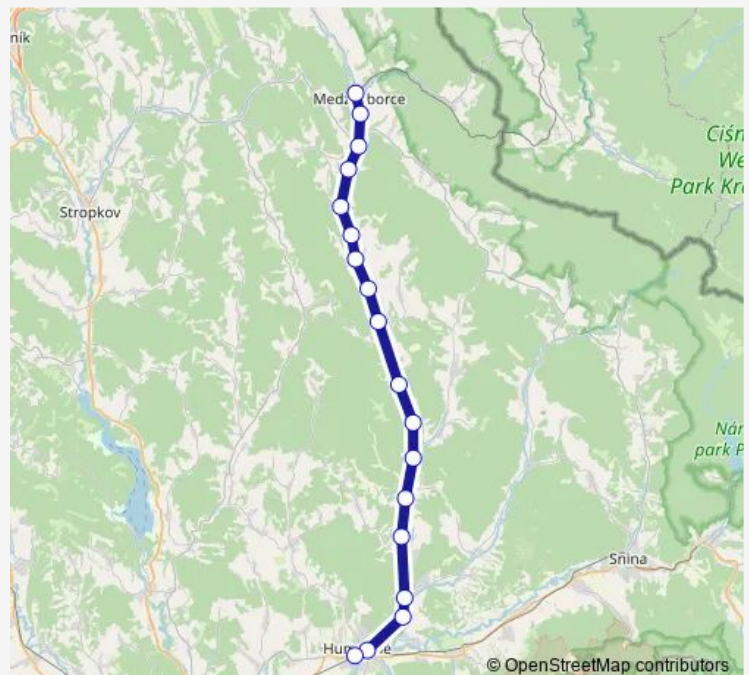

Rail Humenné-Medzilaborce mesto

[Go to website](#)

Direction

Medzilaborce mesto — Humenné

18 stops

[Open route schedule](#)

Medzilaborce mesto

Medzilaborce

Krásny Brod

Monastyr

Sukov

Vyšné Čabiny

Nižné Čabiny

Volica

Radvaň n.Laborcom

Hrabovec n.Laborcom

Zbudské Dlhé

Koškovce

Hankovce

Ľubiša

Udavské

Kochanovce

Humenné mesto

Humenné

Route schedule

Medzilaborce mesto — Humenné

Monday 06:55-21:55

Tuesday 06:55-21:55

Wednesday 06:55-21:55

Thursday 06:55-21:55

Friday 06:55-21:55

Saturday 17:55-21:55

Sunday 17:55-21:55

Route info

Direction: Medzilaborce mesto

Stops: 18

Trip Duration: 1 hour 4 min

Humenné-Medzilaborce mesto