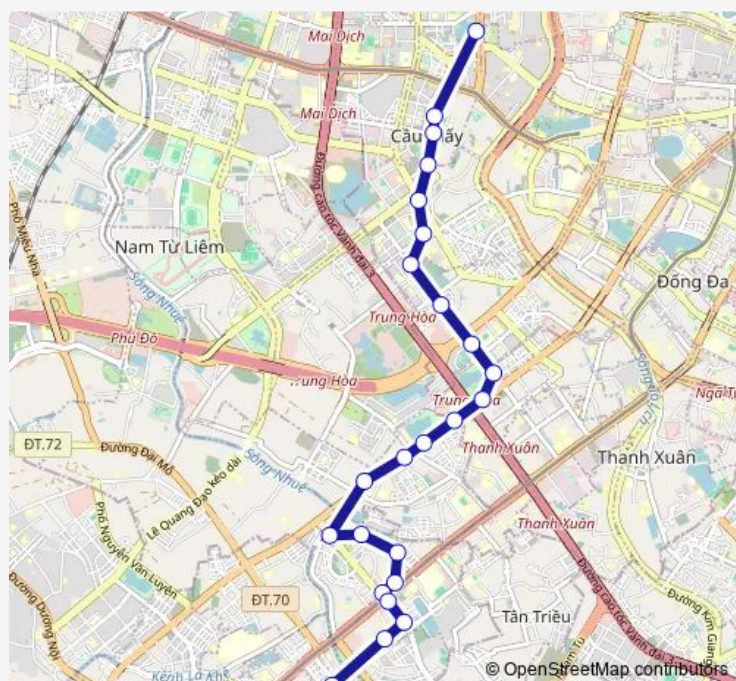

Stop_103_1_S16

Stop_103_1_S17

STOP_85_1_S21

Route schedule

STOP_85_2_S28 — STOP_85_1_S26

Monday 06:30-19:40

Tuesday 06:30-19:40

Wednesday 06:30-19:40

Thursday 06:30-19:40

Friday 06:30-19:40

Saturday 06:30-19:40

Sunday 06:30-19:40

Route info

Direction: STOP_85_2_S28

Stops: 26

Trip Duration: 0 hour 59 min

Route_85_1

BusMaps

STOP_85_1_S22

STOP_85_1_S23

STOP_62_2_S27

STOP_62_2_S28

STOP_85_1_S26

Route_85_1 Bus time schedules and route maps are available in an offline PDF at busmaps.com. Use the busmaps.com website to see live bus times, train schedule or subway schedule, and step-by-step directions for all public transit in Ha GJong