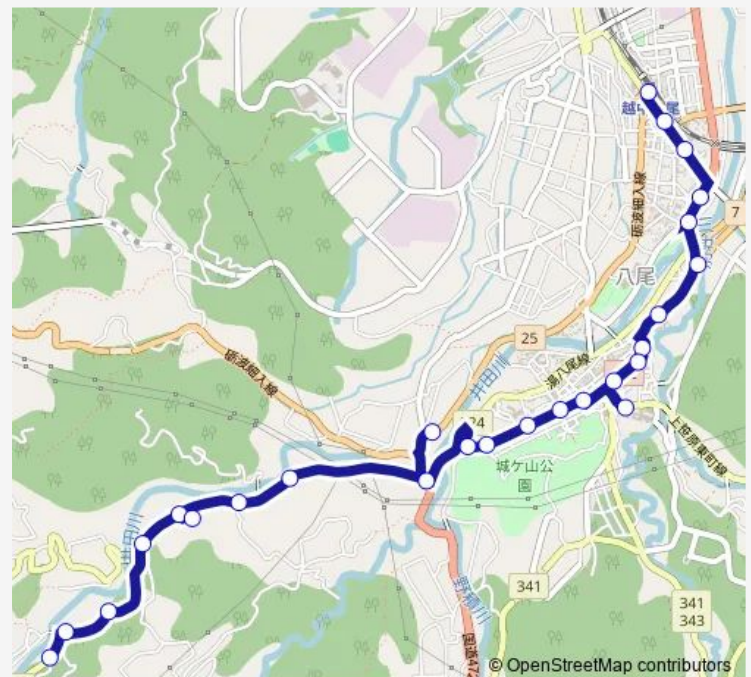

Thursday 07:01-18:06

Friday 07:01-18:06

Saturday 07:01-18:06

Sunday —

Route info

Direction: 八尾駅

Stops: 26

Trip Duration: 0 hour 18 min

室牧線 (細滝行き)

BusMaps

室牧地区センター

中村

上野

袖木

細滝

室牧線 (細滝行き) Bus time schedules and route maps are available in an offline PDF at busmaps.com. Use the busmaps.com website to see live bus times, train schedule or subway schedule, and step-by-step directions for all public transit in Toyama