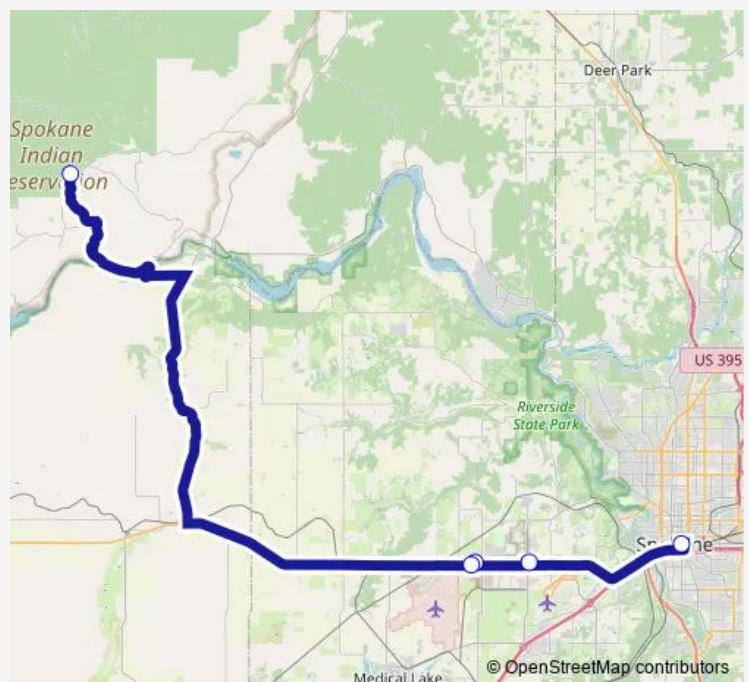

Direction

Amtrak Intermodal Center - W 1st Ave/S Bernard St — Wellpinit

5 stops

[Open route schedule](#)

Amtrak Intermodal Center - W 1st Ave/S Bernard St

Walmart - Airway Heights

Spokane Tribe Casino

Spoko Fuel - Airway Heights

Wellpinit

Route schedule

Amtrak Intermodal Center - W 1st Ave/S Bernard St — Wellpinit

Monday	07:35-17:35
Tuesday	07:35-17:35
Wednesday	07:35-17:35
Thursday	07:35-17:35
Friday	07:35-17:35
Saturday	07:35-17:35
Sunday	07:35-17:35

Route info

Direction: Amtrak Intermodal Center - W 1st Ave/S Bernard St

Stops: 5

Trip Duration: 1 hour 25 min

Direction

Wellpinit — Amtrak Intermodal Center - W 1st Ave/S Bernard St

5 stops

[Open route schedule](#)

Wellpinit

Spoko Fuel - Airway Heights

Spokane Tribe Casino

Walmart - Airway Heights

Amtrak Intermodal Center - W 1st Ave/S Bernard St

Route schedule

Wellpinit — Amtrak Intermodal Center - W 1st Ave/S Bernard St