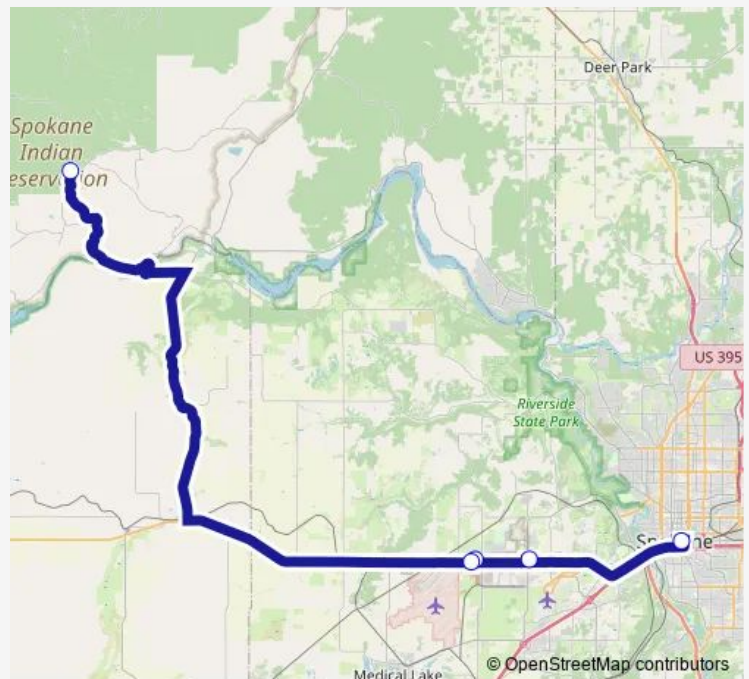

Direction

Amtrak Intermodal Center - W 1st Ave/S Bernard St — Wellpinit

5 stops

[Open route schedule](#)

Amtrak Intermodal Center - W 1st Ave/S Bernard St

Walmart - Airway Heights

Spokane Tribe Casino

Spoko Fuel - Airway Heights

Wellpinit

Route schedule

Amtrak Intermodal Center - W 1st Ave/S Bernard St — Wellpinit

Monday 07:35-17:35

Tuesday 07:35-17:35

Wednesday 07:35-17:35

Thursday 07:35-17:35

Friday 07:35-17:35

Saturday 07:35-17:35

Sunday 07:35-17:35

Route info

Direction: Amtrak Intermodal Center - W 1st Ave/S Bernard St

Stops: 5

Trip Duration: 1 hour 25 min

Direction

Wellpinit — Amtrak Intermodal Center - W 1st Ave/S Bernard St

5 stops

[Open route schedule](#)

Wellpinit

Spoko Fuel - Airway Heights

Spokane Tribe Casino

Walmart - Airway Heights

Amtrak Intermodal Center - W 1st Ave/S Bernard St

Route schedule