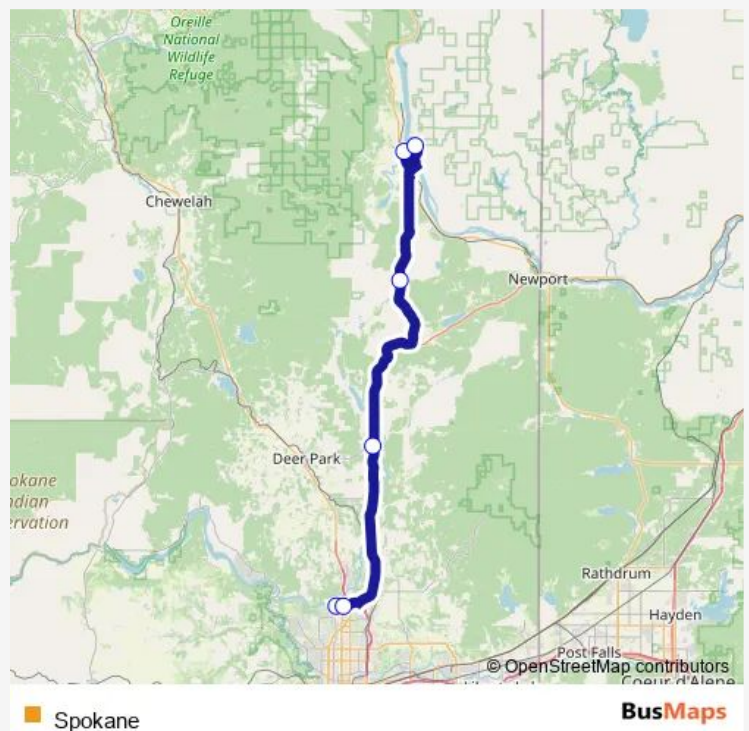

Direction

Spokane STA 2 Hastings — Camas Center for Community Wellness

4 stops

[Open route schedule](#)

Spokane STA 2 Hastings

Riverside High School Football Field

Fire Station #32 Hwy 211

Camas Center for Community Wellness

Route schedule

Spokane STA 2 Hastings — Camas Center for Community Wellness

Monday 15:15

Tuesday 15:15

Wednesday 15:15

Thursday 15:15

Friday —

Saturday —

Sunday —

Route info

Direction: Spokane STA 2 Hastings

Stops: 4

Trip Duration: 1 hour 10 min

Direction

Spokane STA 1 Fairwood — Kalispel Park

4 stops

Friday —

Saturday —

Sunday —

Route info

Direction: Spokane STA 2 Hastings

Stops: 4

Trip Duration: 1 hour 17 min

Direction