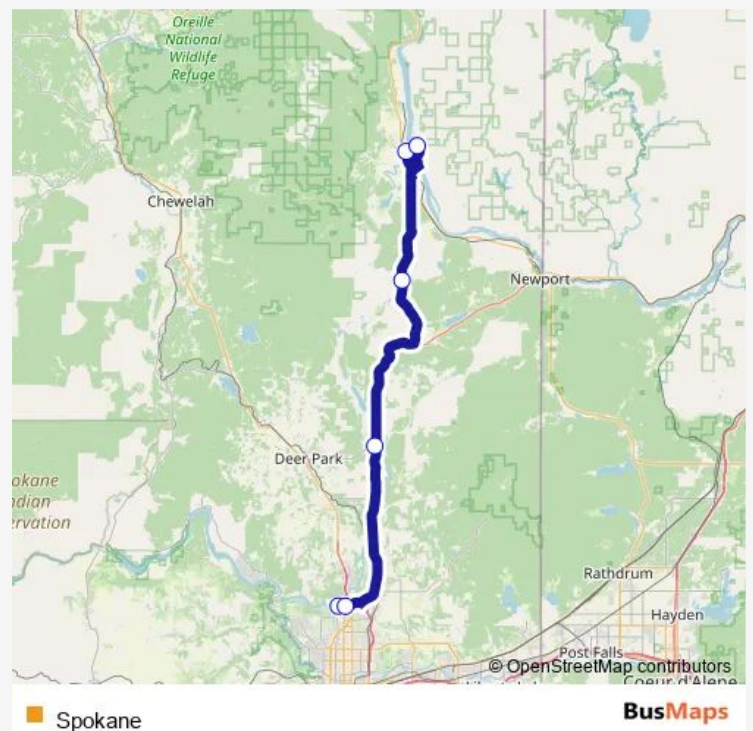

Direction

Spokane STA 2 Hastings — Camas Center for Community Wellness

4 stops

[Open route schedule](#)

Spokane STA 2 Hastings

Riverside High School Football Field

Fire Station #32 Hwy 211

Camas Center for Community Wellness

Route schedule

Spokane STA 2 Hastings — Camas Center for Community Wellness

Monday	15:15
Tuesday	15:15
Wednesday	15:15
Thursday	15:15
Friday	—
Saturday	—
Sunday	—

Route info

Direction: Spokane STA 2 Hastings

Stops: 4

Trip Duration: 1 hour 10 min

Direction

Spokane STA 1 Fairwood — Kalispel Park

4 stops

[Open route schedule](#)

Spokane STA 1 Fairwood

Riverside High School Football Field

Friday —

Saturday —

Sunday —

Route info

Direction: Spokane STA 1 Fairwood

Stops: 4

Trip Duration: 1 hour 30 min

Direction