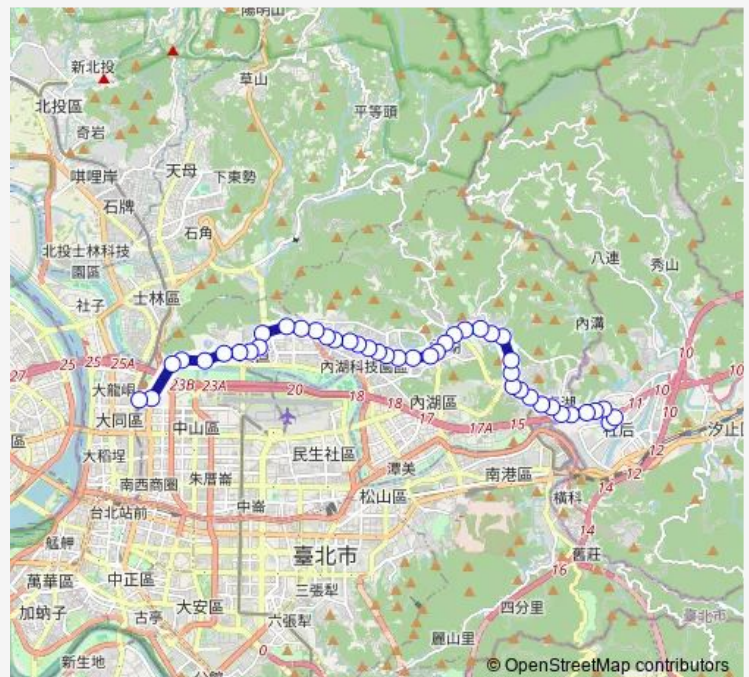

Thursday 06:00-23:30

Friday 06:00-23:30

Saturday 06:00-23:30

Sunday 06:00-23:30

Route info

Direction: 社后消防隊

Stops: 44

Trip Duration: 0 hour 58 min