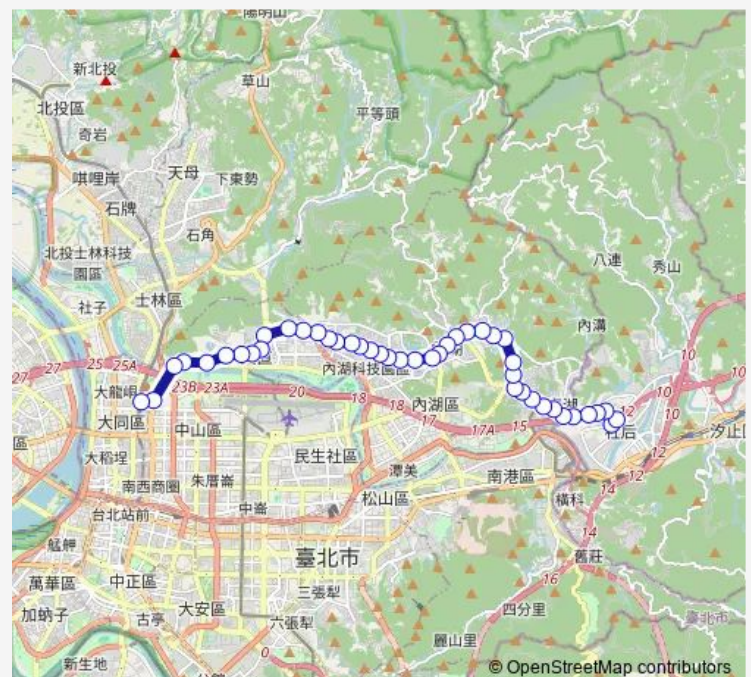

Thursday 06:00-23:30

Friday 06:00-23:30

Saturday 06:00-23:30

Sunday 06:00-23:30

Route info

Direction: 社后消防隊

Stops: 44

Trip Duration: 0 hour 49 min