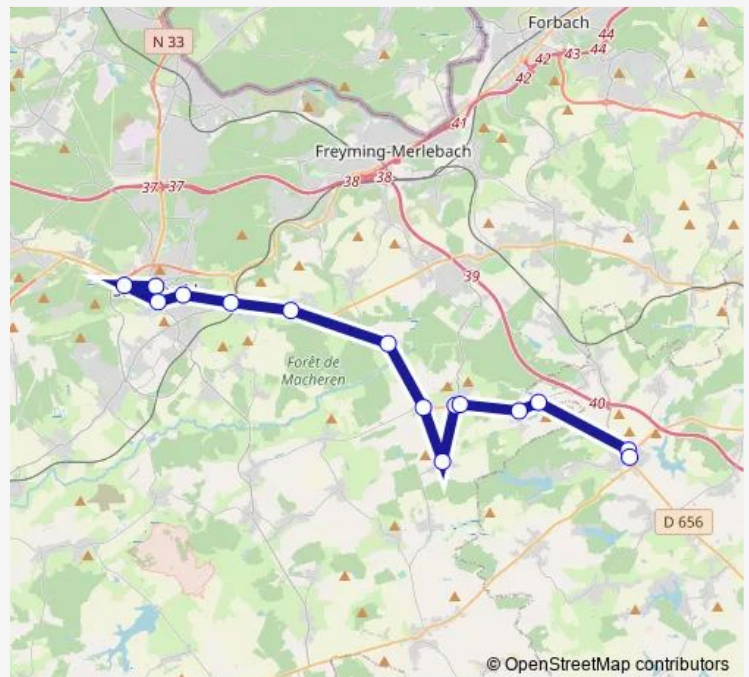

Cappel - Rue Nationale

Cappel - Rue Principale

Hoste - Salle Polyvalente

Hoste - Ecole

Puttelange-AUX-Lacs - Pasteur

Puttelange-AUX-Lacs - Rue Longue

Route schedule

Saint-Avoid - Gare Routiere — Puttelange-AUX-Lacs - Rue Longue

Monday	12:03-17:05
Tuesday	12:03-17:05
Wednesday	12:03-17:05
Thursday	12:03-17:05
Friday	12:03-17:05
Saturday	—
Sunday	—

Route info

Direction: Saint-Avoid - Gare Routiere

Stops: 15

Trip Duration: 0 hour 48 min

© OpenStreetMap contributors

Direction

Puttelange-AUX-Lacs - Rue Longue — Saint-Avoid - Gare Routiere

14 stops

[Open route schedule](#)

Puttelange-AUX-Lacs - Rue Longue

Puttelange-AUX-Lacs - Pasteur

Hoste - Mairie

Wednesday 06:53-06:55

Thursday 06:53-06:55

Friday 06:53-06:55

Saturday —

Sunday —

Route info

Direction: Puttelange-AUX-Lacs - Rue Longue

Stops: 14