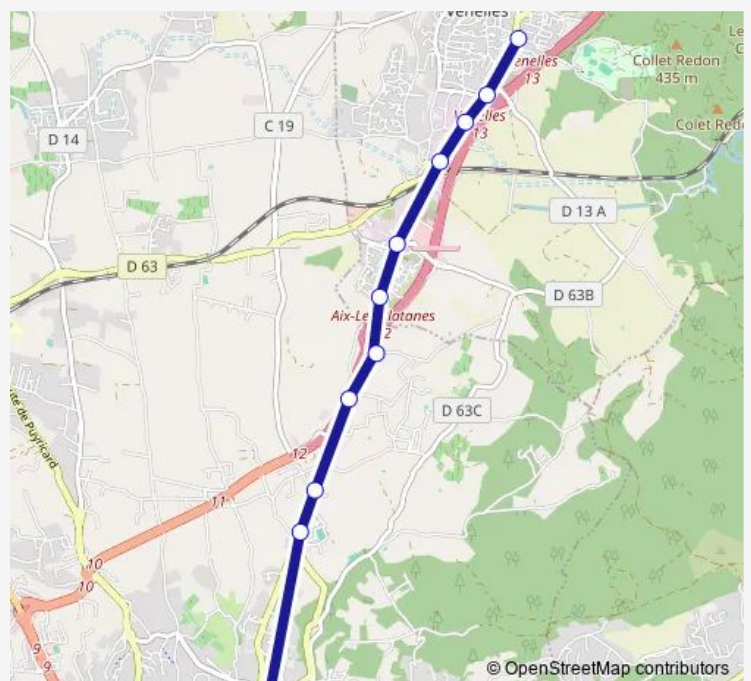

Bus 8379-1 Scolaire Venelles ST Europe Circuit Venst01/8379-1

[Go to website](#)

Direction

undefined — undefined

0 stops

[Open route schedule](#)

Route schedule

undefined — undefined

| | |
|-----------|-------|
| Monday | 07:48 |
| Tuesday | 07:48 |
| Wednesday | 07:48 |
| Thursday | 07:48 |
| Friday | 07:48 |
| Saturday | — |
| Sunday | — |

Route info

Direction:

Stops: 0

Trip Duration: — min

Direction

Clg Saint-Eutrope — Allées du Parc

13 stops

[Open route schedule](#)

Clg Saint-Eutrope

Pont Corneilles

Brassens

Platanes