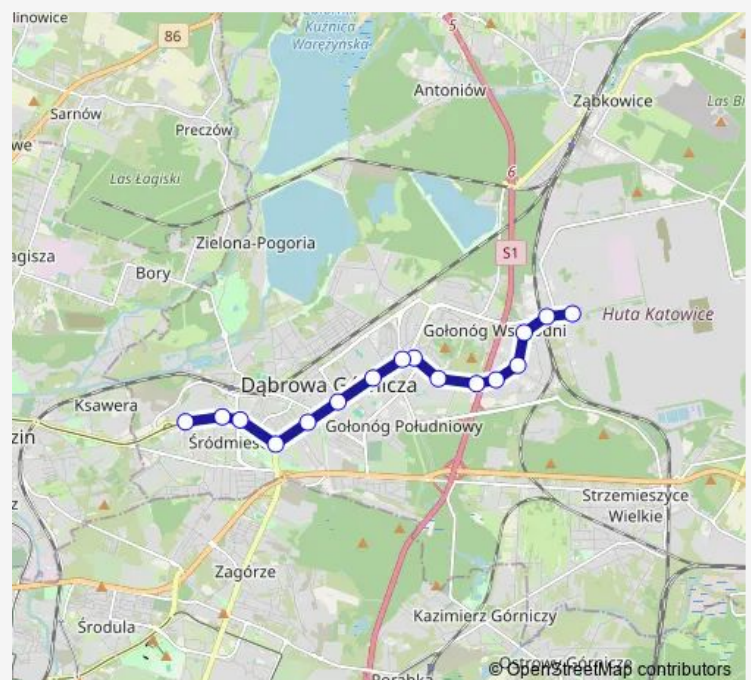

Tram 28

[Go to website](#)

Direction

Tworzeń Huta Katowice — Dąbrowa Górnicza Huta Bankowa

16 stops

[Open route schedule](#)

Tworzeń Huta Katowice

Tworzeń Wiadukt

Reden Komenda Policji

Reden

Dąbrowa Górnicza Aleja Róż

Dąbrowa Górnicza Centrum

Dąbrowa Górnicza Sienkiewiczza

Dąbrowa Górnicza Huta Bankowa

Route schedule

Tworzeń Huta Katowice — Dąbrowa Górnicza Huta Bankowa

Monday	—
Tuesday	16:39
Wednesday	16:39
Thursday	16:39
Friday	16:39
Saturday	—
Sunday	—

Route info

Direction: Tworzeń Huta Katowice

Stops: 16

Trip Duration: 0 hour 21 min

28 Tram time schedules and route maps are available in an offline PDF at busmaps.com. Use the busmaps.com website to see live bus times, train schedule or subway schedule, and step-by-step directions for all public transit in Bedzin