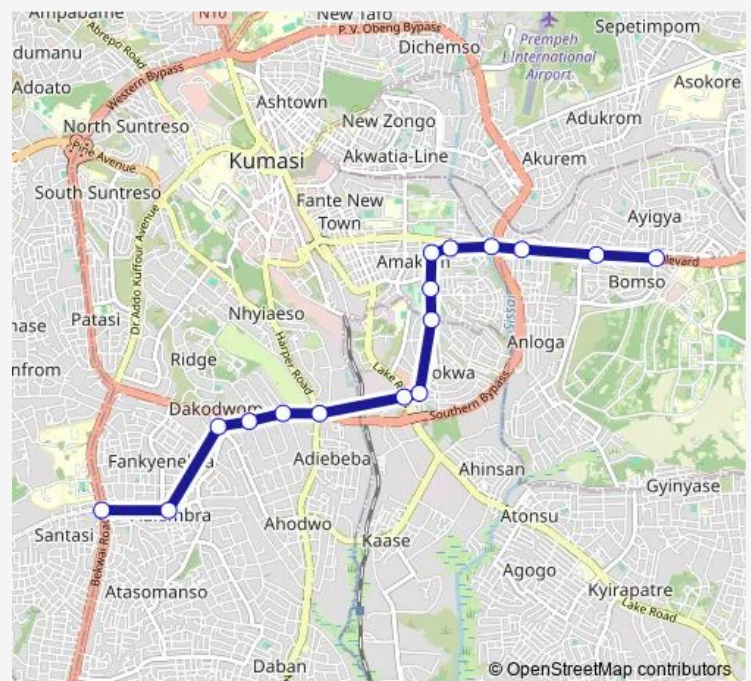

stop_122

stop_123

stop_92

stop_140

stop_144

stop_147

Route schedule

stop_270 — stop_147

Monday 00:00

Tuesday 00:00

Wednesday 00:00

Thursday 00:00

Friday 00:00

Saturday 00:00

Sunday 00:00

Route info

Direction: stop_270

Stops: 16

Trip Duration: 0 hour 59 min

■ 28 — 28I

Direction

stop_150 — stop_269

14 stops

[Open route schedule](#)