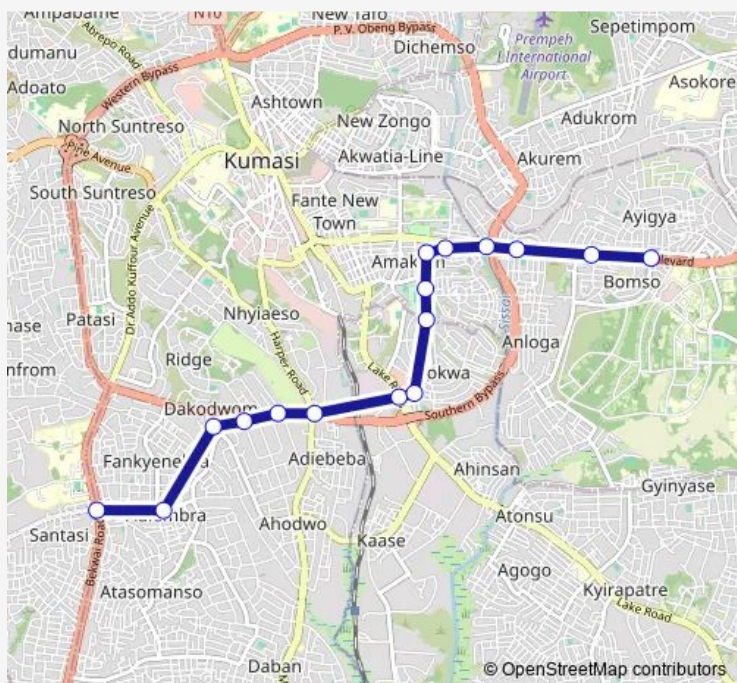

stop_81

stop_80

stop_115

stop_116

stop_119

stop_121

stop_122

stop_123

stop_92

stop_140

stop_144

stop_147

Route schedule

stop_270 — stop_147

Monday	00:00
Tuesday	00:00
Wednesday	00:00
Thursday	00:00
Friday	00:00
Saturday	00:00
Sunday	00:00

Route info

Direction: stop_270

Stops: 16

Trip Duration: 0 hour 59 min

Direction

stop_150 — stop_269

14 stops

[Open route schedule](#)

stop_150

stop_83

stop_266

stop_268

stop_267

stop_269

Route schedule

stop_150 — stop_269

Monday	00:00
Tuesday	00:00
Wednesday	00:00
Thursday	00:00
Friday	00:00
Saturday	00:00
Sunday	00:00