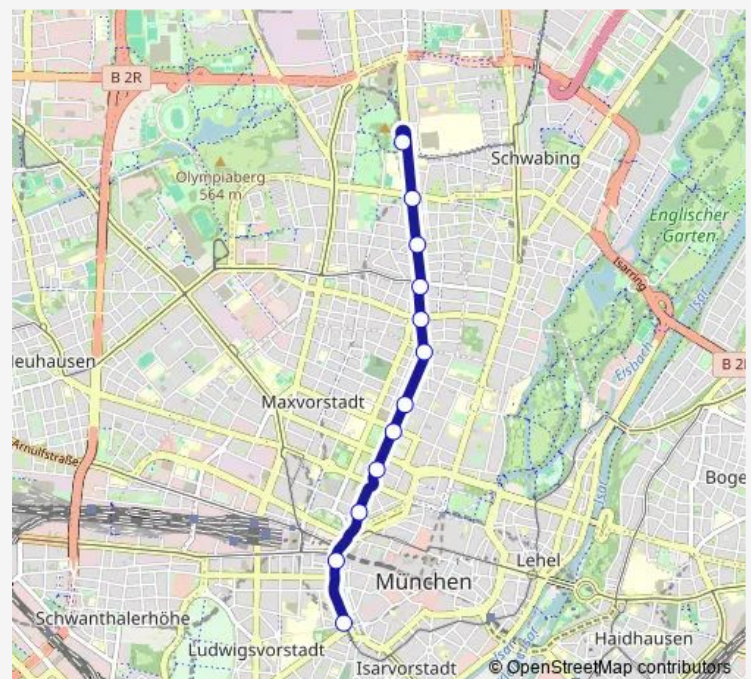

## Route schedule

Sendlinger Tor — Scheidplatz

Monday 06:51-20:11

Tuesday 06:51-20:11

Wednesday 06:51-20:11

Thursday 06:51-20:11

Friday 06:51-20:11

Saturday 10:11-20:11

## Route info

Direction: Sendlinger Tor

Stops: 12

Trip Duration: 0 hour 17 min

28 — Scheidplatz - Sendlinger Tor

## Route info

Direction: Scheidplatz

Stops: 12

Trip Duration: 0 hour 17 min

**Direction**

Scheidplatz — Sendlinger Tor

12 stops

[Open route schedule](#)

## Route schedule

Scheidplatz — Sendlinger Tor

Monday	07:10-19:50
Tuesday	07:10-19:50
Wednesday	07:10-19:50
Thursday	07:10-19:50
Friday	07:10-19:50
Saturday	10:30-19:50
Sunday	12:02-18:42