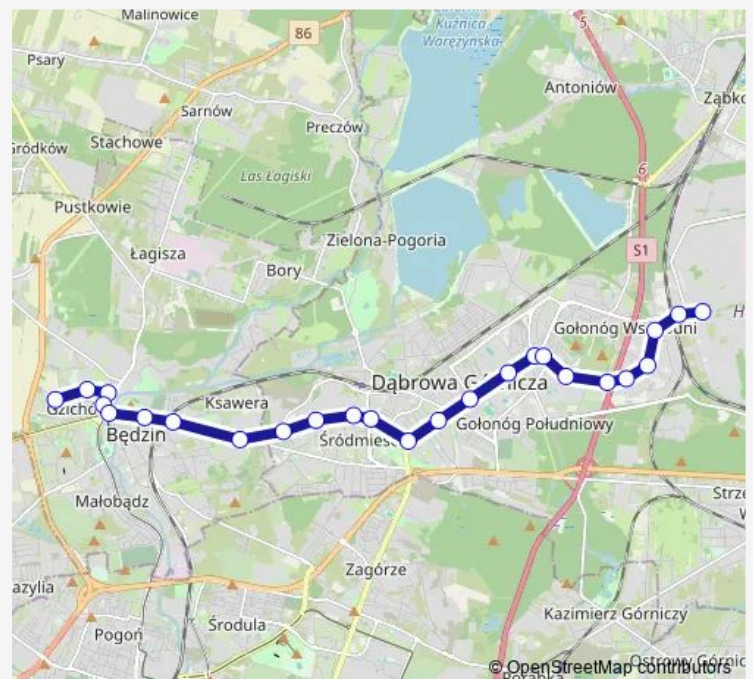

Saturday —

Sunday —

Route info

Direction: Tworzeń Huta Katowice

Stops: 24

Trip Duration: 0 hour 34 min

Będzin Muzeum

Osiedle Zamkowe Jasielska

Osiedle Zamkowe Pętla

Direction

undefined — undefined

0 stops

[Open route schedule](#)

Route schedule

undefined — undefined

Monday	—
Tuesday	08:59-15:59
Wednesday	08:59-15:59
Thursday	08:59-15:59
Friday	08:59-15:59
Saturday	—
Sunday	—