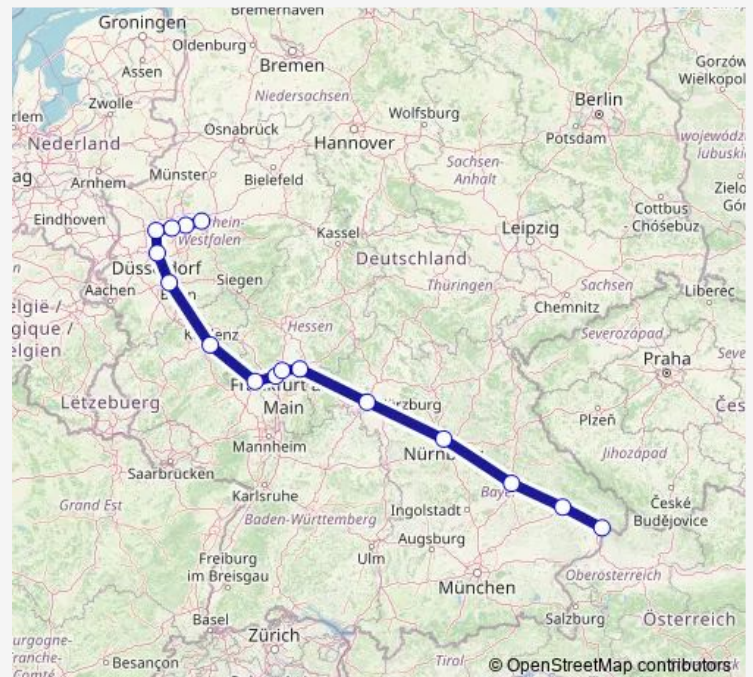

Köln Messe/Deutz Bf

Solingen Hbf

Wuppertal Hbf

Hagen Hbf

Dortmund Hbf

Route schedule

Passau Hbf — Dortmund Hbf

Monday 09:34

Tuesday 09:34

Wednesday 09:34

Thursday 09:34

Friday 09:34

Saturday 09:34

Sunday 09:34

Route info

Direction: Passau Hbf

Stops: 15

Trip Duration: 7 hour 47 min

Direction

Dortmund Hbf — Passau Hbf

13 stops

[Open route schedule](#)

Dortmund Hbf

Düsseldorf Hbf