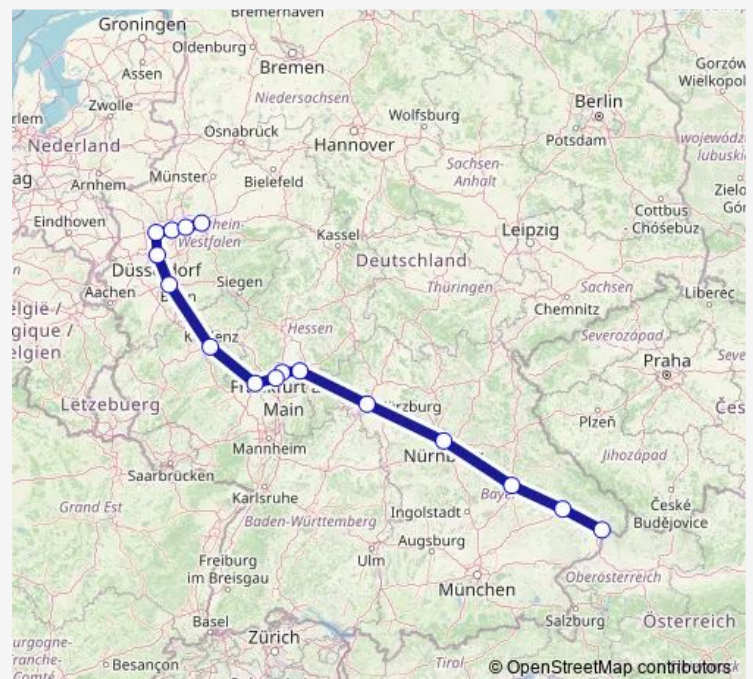

Duisburg Hbf

Essen Hbf

Bochum Hbf

Dortmund Hbf

### Route info

Direction: Passau Hbf

Stops: 16

Trip Duration: 7 hour 44 min