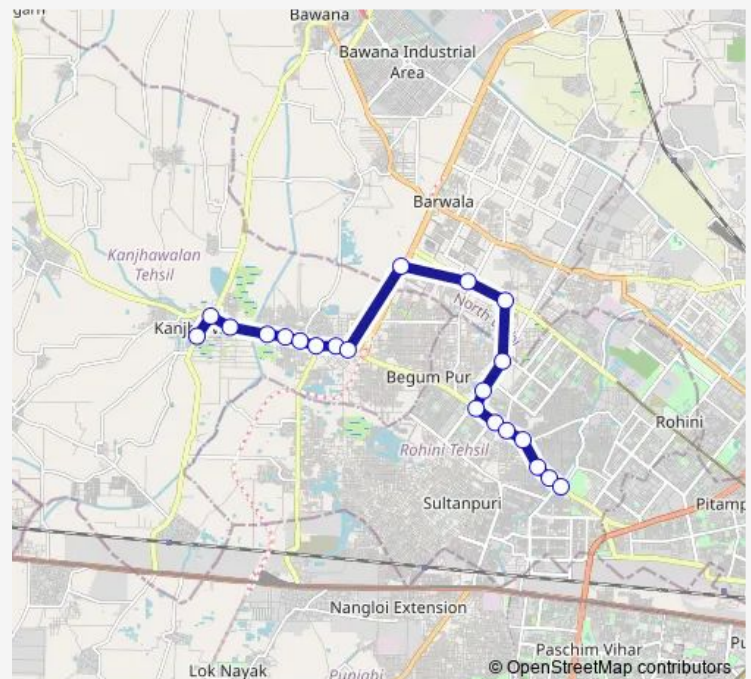

Buddh Vihar

Krishna Vihar

Mangol Puri Y Block

Route schedule

Kanjhawala Village — Mangol Puri Y Block

Monday 05:06-20:30

Tuesday 05:06-20:30

Wednesday 05:06-20:30

Thursday 05:06-20:30

Friday 05:06-20:30

Saturday 05:06-20:30

Sunday 05:06-20:30

Route info

Direction: Kanjhawala Village

Stops: 21

Trip Duration: 0 hour 55 min

182edown

BusMaps

182edown Bus time schedules and route maps are available in an offline PDF at busmaps.com. Use the busmaps.com website to see live bus times, train schedule or subway schedule, and step-by-step directions for all public transit in New Delhi