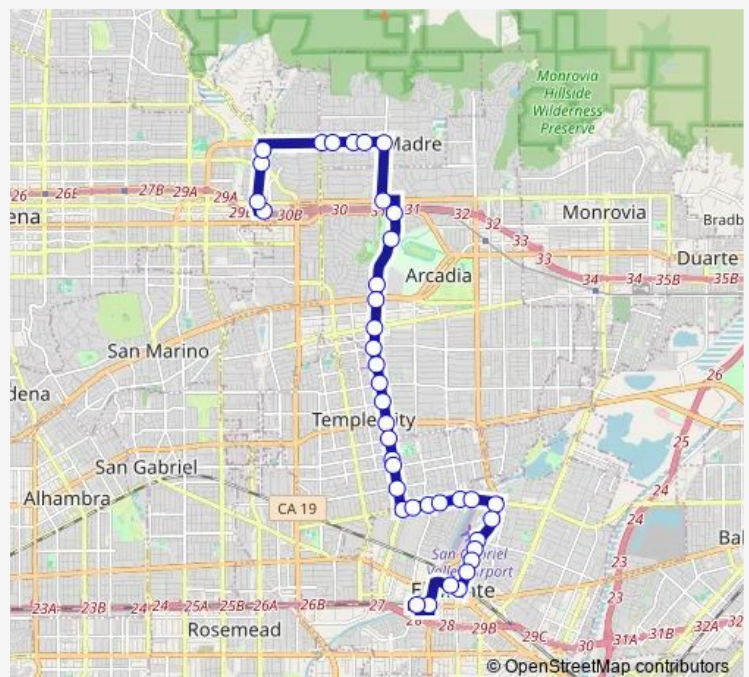

### Direction

El Monte Station - Lower Level — Sierra Madre Villa Station

39 stops

[Open route schedule](#)

El Monte Station - Lower Level

Santa Anita / Ramona

Valley / El Monte

Tyler / Valley

### Route schedule

El Monte Station - Lower Level — Sierra Madre Villa Station

Monday 05:05-20:30

Tuesday 05:05-20:30

Wednesday 05:05-20:30

Thursday 05:05-20:30

Friday 05:05-20:30

Saturday 07:06-20:11

### Route info

Direction: El Monte Station - Lower Level

Stops: 39

Trip Duration: 0 hour 51 min

■ 268 — Metro Local Line

Baldwin / Palm

Baldwin / Longden

Baldwin / Lemon

## Route info

Direction: Sierra Madre Villa Station

Stops: 40

Trip Duration: 0 hour 48 min

Lower Azusa / Baldwin

Lower Azusa / Birchland

Lower Azusa / Arden

Lower Azusa / Halifax