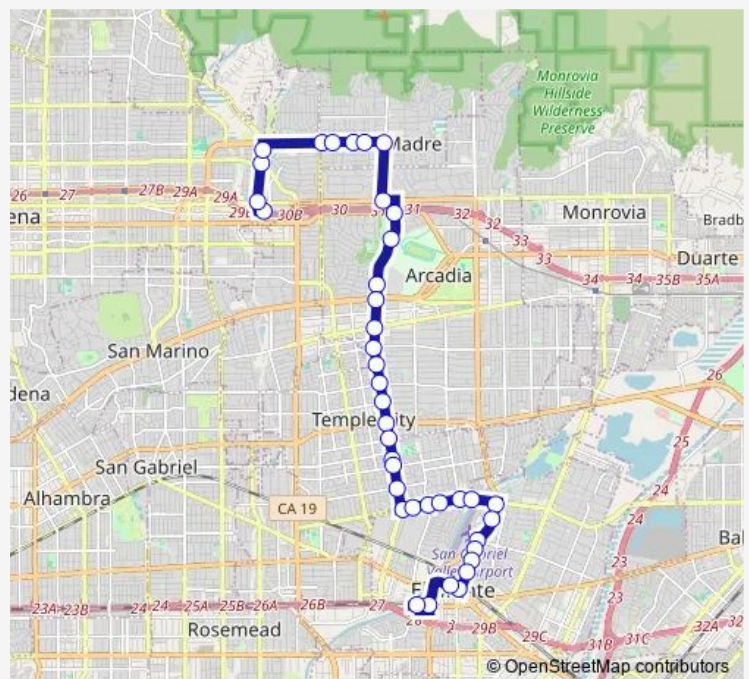

Baldwin / Daines

Baldwin / Live Oak

Baldwin / Las Tunas

Route schedule

El Monte Station - Lower Level — Sierra Madre Villa Station

Monday 05:05-20:30

Tuesday 05:05-20:30

Wednesday 05:05-20:30

Thursday 05:05-20:30

Friday 05:05-20:30

Saturday 07:06-20:11

Sunday 07:06-20:11

Route info

Direction: El Monte Station - Lower Level

Stops: 39

Trip Duration: 0 hour 50 min

■ 268 — Metro Local Line

Baldwin / Palm

Baldwin / Longden

Baldwin / Lemon

Baldwin / Camino Real

Baldwin / Duarte

Baldwin / Huntington

Santa Anita Fashion Park

Route info

Direction: Sierra Madre Villa Station

Stops: 40

Trip Duration: 0 hour 46 min

Lower Azusa / Baldwin

Lower Azusa / Birchland

Lower Azusa / Arden

Lower Azusa / Halifax