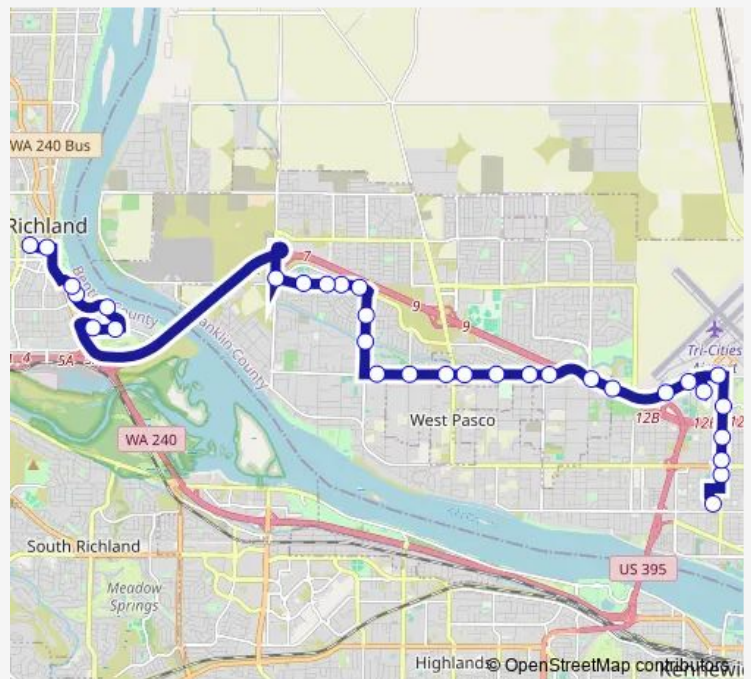

Bus 268 Route 268

[Go to website](#)

Direction
 Knight St Transit Center — 22nd Ave Transit Center
 33 stops
[Open route schedule](#)

- Knight St Transit Center
- Bradley Blvd at Amon Park Dr
- Bradley Blvd at Comstock St
- Bradley Blvd at Columbia Point Dr
- Bradley Blvd at Columbia Point Dr
- Columbia Point Dr at Bradley Blvd
- Columbia Point Dr at GW Way
- Chapel Hill Blvd at Rd 100
- Chapel Hill Blvd at Suffolk Ln
- Chapel Hill Blvd at Suffolk Ln / Finnhorse Ln
- Chapel Hill Blvd at Muris Ln
- Rd 84 at Messara Ln
- Rd 84 at Massey Dr
- Rd 84 at Sterling Rd
- Argent Rd at Rd 80
- Argent Rd at Rd 76
- Argent Rd at Rd 68
- Argent Rd at 65th Pl
- Argent Rd at Rd 60
- Argent Rd at Rd 52
- Argent Rd at Rd 48

Route schedule

Knight St Transit Center — 22nd Ave Transit Center

Monday	06:00-19:30
Tuesday	06:00-19:30
Wednesday	06:00-19:30
Thursday	06:00-19:30
Friday	06:00-19:30
Saturday	07:00-19:30
Sunday	—

Route info

Direction: Knight St Transit Center
 Stops: 33
 Trip Duration: 0 hour 33 min

268 — Route 268

Argent Rd at Rd 44

(Flag Stop)Argent Rd at Rd 40

Argent Rd at Morasch Ln

Argent Rd at Farm Rd

Saraceno Way at CBC Roundabout

Tuesday 05:45-19:45

Wednesday 05:45-19:45

Thursday 05:45-19:45

Friday 05:45-19:45

Saturday 06:45-19:45

Sunday —

Route info

Direction: 22nd Ave Transit Center