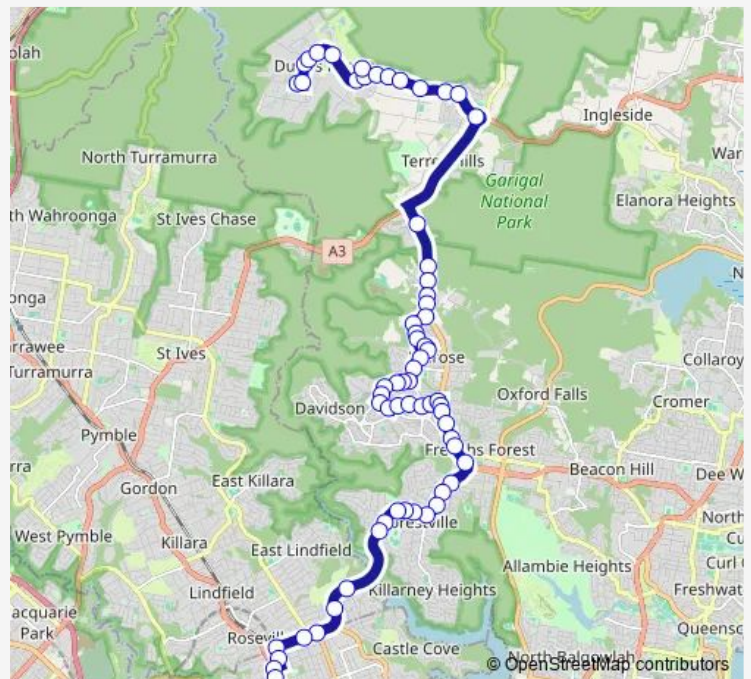

# School Bus 268 Agbu Alexander PS to West Ryde Station to Chatswood Station

[Go to website](#)

**Direction**

Alexander Primary School, Namba Rd — Chatswood Station, Stand C

66 stops

[Open route schedule](#)

**Route schedule**

Alexander Primary School, Namba Rd — Chatswood Station, Stand C

Monday	15:43
Tuesday	15:43
Wednesday	15:43
Thursday	15:43
Friday	15:43
Saturday	—
Sunday	—

**Route info**

Direction: Alexander Primary School, Namba Rd

Stops: 66

Trip Duration: 0 hour 56 min

268 — Agbu Alexander PS to West Ryde Station to Chatswood Station

Forest Way At Glenaeon Av

Wyatt Av After Forest Way

Wyatt Park Tennis Centre, Cotentin Rd

Cotentin Rd Opp Stratford Dr

Cotentin Rd Before Nursery Pl

Belrose Public School, Ralston Av

Pringle Av Opp Ralston Av Shops

Pringle Av Opp Windrush Av

Pringle Av After Hews Pde

Haigh Av At Loretta Pl

Haigh Av At Castle Cres

Haigh Av At Coora Av