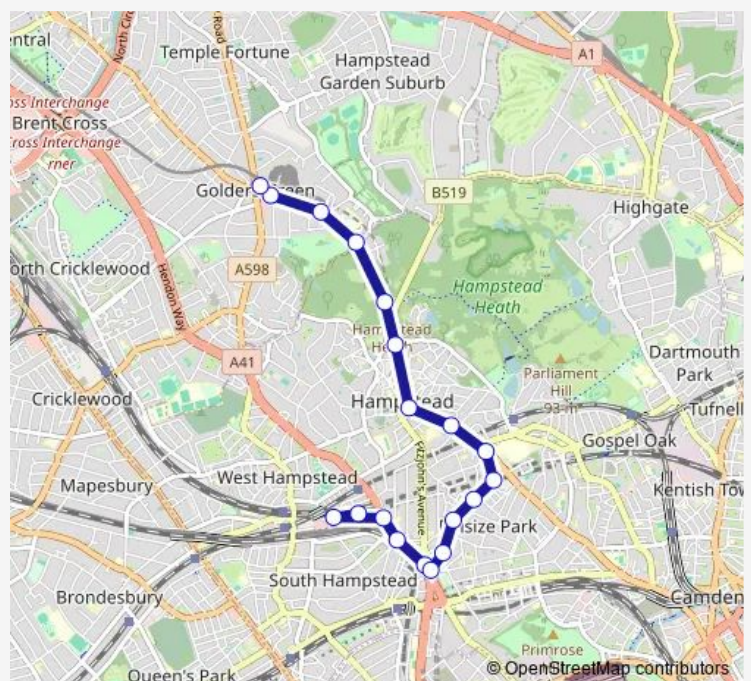

Friday 00:10-23:50

Saturday 00:10-23:50

Sunday 00:10-23:50

Route info

Direction: 02 Centre / Sainsbury's

Stops: 19

Trip Duration: 0 hour 30 min

Direction

Golders Green Station — 02 Centre / Sainsbury's

20 stops

[Open route schedule](#)

Golders Green Station

Wellgarth Road

Hampstead Way

Inverforth House

Whitestone Pond / Jack Straw's Castle

Route info

Direction: Golders Green Station

Stops: 20

Trip Duration: 0 hour 21 min

268 Bus time schedules and route maps are available in an offline PDF at busmaps.com. Use the busmaps.com website to see live bus times, train schedule or subway schedule, and step-by-step directions for all public transit in London