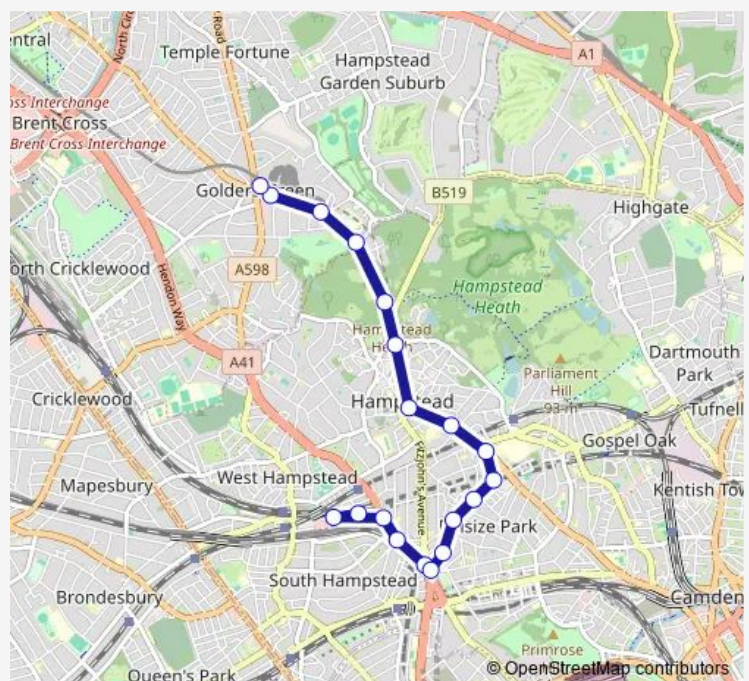

Friday 00:10-23:50

Saturday 00:10-23:50

Sunday 00:10-23:50

Route info

Direction: 02 Centre / Sainsbury's

Stops: 19

Trip Duration: 0 hour 21 min

268 — Golders Green - Hampstead - Hampstead Station - Belsize - Finchley Road **BusMaps**

Direction

Golders Green Station — 02 Centre / Sainsbury's

20 stops

[Open route schedule](#)

Golders Green Station

Wellgarth Road

Hampstead Way

Inverforth House

Sunday 00:00-23:40

Route info

Direction: Golders Green Station

Stops: 20

Trip Duration: 0 hour 20 min

268 Bus time schedules and route maps are available in an offline PDF at busmaps.com. Use the busmaps.com website to see live bus times, train schedule or subway schedule, and step-by-step directions for all public transit in London