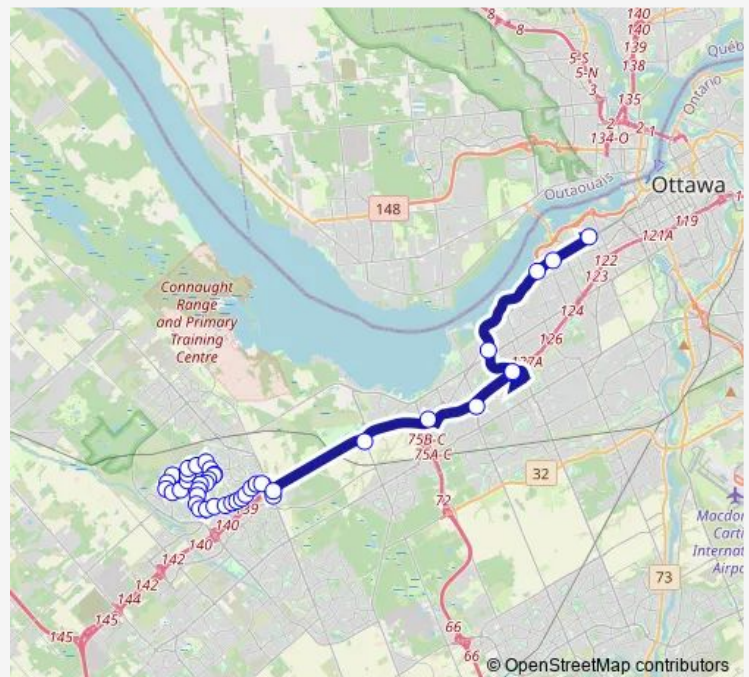

Kanata / Sherring

Route schedule

Tunney'S Pasture A — Goulbourn Forced / Badgeley

Monday 15:32-18:23

Tuesday 15:32-18:23

Wednesday 15:32-18:23

Thursday 15:32-18:23

Friday 15:32-18:23

Saturday —

Sunday —

Route info

Direction: Tunney'S Pasture A

Stops: 38

Trip Duration: 0 hour 51 min

Kanata / Sherring

Knudson / Langford

Wednesday 05:57-08:30

Thursday 05:57-08:30

Friday 05:57-08:30

Saturday —

Sunday —

Route info

Direction: Goulbourn Forced / Badgeley

Stops: 42