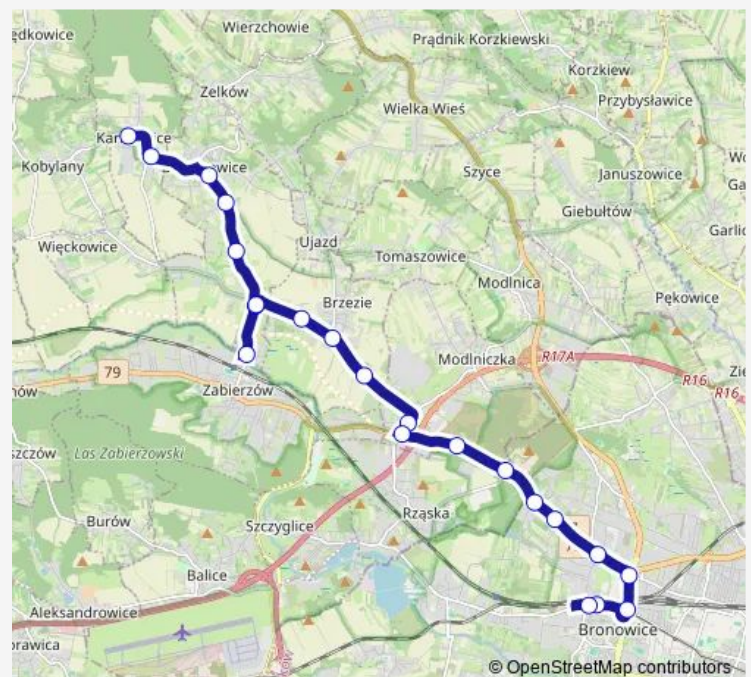

### Route schedule

Karniowice Pętla — Bronowice Małe

Monday 04:32-23:17

Tuesday 04:32-23:17

Wednesday 04:32-23:17

Thursday 04:32-23:17

Friday 04:32-23:17

Saturday 05:27-23:02

### Route info

Direction: Karniowice Pętla

Stops: 22

Trip Duration: 0 hour 32 min