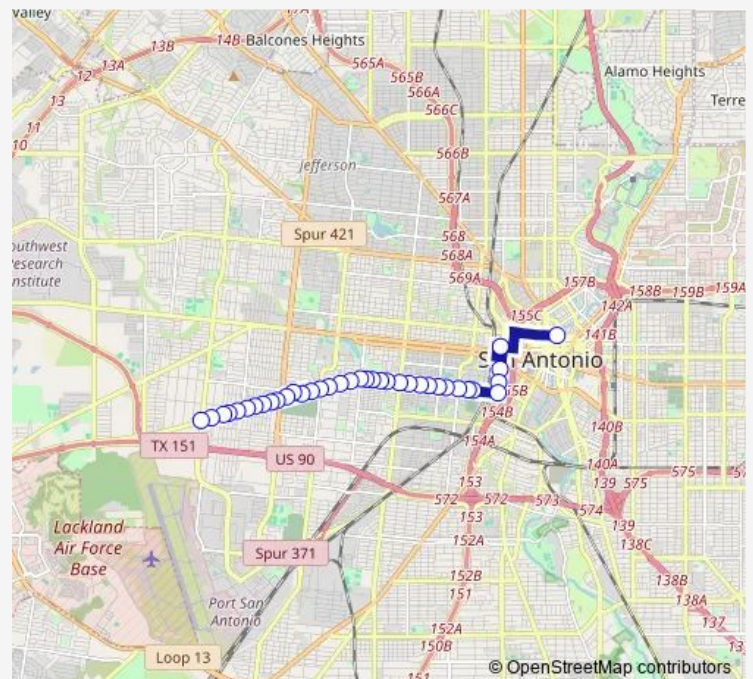

Guadalupe & Calaveras

Guadalupe & S. Zarzamora

Guadalupe Opposite Nuevo Leon

Guadalupe & Hamilton

Guadalupe & Picoso

Guadalupe & Minter

Castroville & S.W. 19th

Castroville & S.W. 21st.

### Route schedule

Martin & N. ST. Mary'S — Castroville & S.W. 36th

Monday	22:30-00:30 <sup>+1</sup>
Tuesday	22:30-00:30 <sup>+1</sup>
Wednesday	22:30-00:30 <sup>+1</sup>
Thursday	22:30-00:30 <sup>+1</sup>
Friday	22:30-00:30 <sup>+1</sup>
Saturday	22:30-00:30 <sup>+1</sup>
Sunday	22:30-00:30 <sup>+1</sup>

### Route info

Direction: Martin & N. ST. Mary'S

Stops: 37

Trip Duration: 0 hour 24 min

268 — Guadalupe / Ceralvo 68-66 Lineup

Castroville Opposite 416

Castroville & 26th

Castroville IN Front OF LAS Palmas

Castroville between SW 26th & Inca

Las Palmas Shopping Center

Las Palmas Exit & Castroville

Castroville & S. SAN Augustine

Castroville Opposite Juanita

Castroville Opposite Coronado

Castroville & Madrid

Castroville & Romero