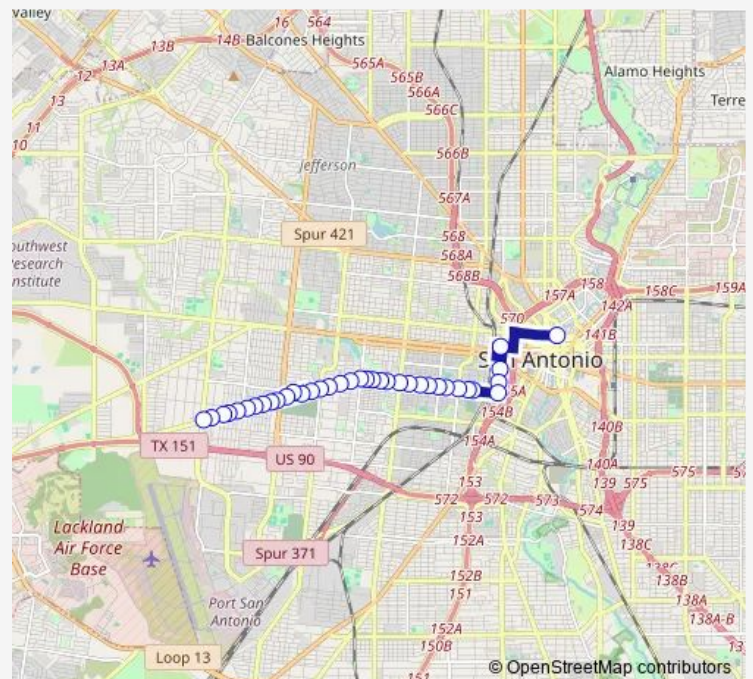

Castroville & S.W. 19th

Castroville & S.W. 21st.

Castroville & Barclay

Route schedule

Martin & N. ST. Mary'S — Castroville & S.W. 36th

Monday 22:30-00:30⁺¹

Tuesday 22:30-00:30⁺¹

Wednesday 22:30-00:30⁺¹

Thursday 22:30-00:30⁺¹

Friday 22:30-00:30⁺¹

Saturday 22:30-00:30⁺¹

Sunday 22:30-00:30⁺¹

Route info

Direction: Martin & N. ST. Mary'S

Stops: 37

Trip Duration: 0 hour 24 min

268 — Guadalupe / Ceralvo 68-66 Lineup

Castroville Opposite 416

Castroville & 26th

Castroville IN Front OF LAS Palmas

Castroville between SW 26th & Inca

Las Palmas Shopping Center

Las Palmas Exit & Castroville

Martin Opposite Leona

Martin & SAN Saba

Martin & Santa Rosa

Flores & Pecan

Martin & N. ST. Mary'S

268 Bus time schedules and route maps are available in an offline PDF at busmaps.com. Use the busmaps.com website to see live bus times, train schedule or subway schedule, and step-by-step directions for all public transit in San Antonio