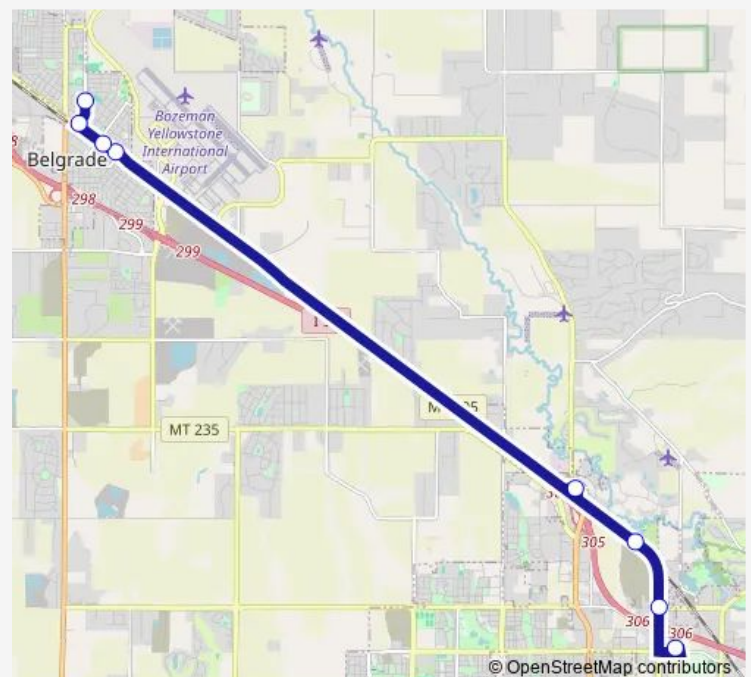

Direction

Walmart (Lawn & Garden door) — Belgrade High School

8 stops

[Open route schedule](#)

Walmart (Lawn & Garden door)

7th & Griffin Drive (Straightaway)

Frontage Rd @ Cherry River

Reeves Road & Springhill (Les Schwab)

Belgrade: Main Street & Lewis & Clark Park

Belgrade: Main & Kennedy

Belgrade: Grogan @ Peaks Urgent Care

Belgrade High School

Route schedule

Walmart (Lawn & Garden door) — Belgrade High School

Monday 07:44-18:39

Tuesday 07:44-18:39

Wednesday 07:44-18:39

Thursday 07:44-18:39

Friday 07:44-18:39

Saturday —

Sunday —

Route info

Direction: Walmart (Lawn & Garden door)

Stops: 8

Trip Duration: 0 hour 20 min

Direction

Belgrade High School — Walmart (Lawn & Garden door)

8 stops

[Open route schedule](#)

Belgrade High School

Belgrade: Jackrabbit @ Gallatin Trails Apartment