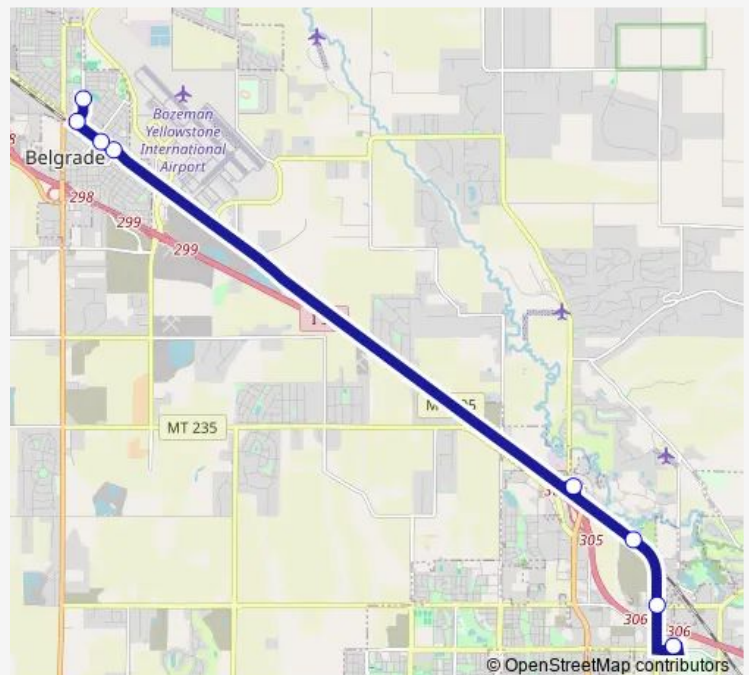

### Direction

Wal-Mart (Lawn & Garden door) — Belgrade High School

8 stops

[Open route schedule](#)

Wal-Mart (Lawn & Garden door)

7th & Griffin Drive (Straightaway)

Frontage Rd @ Cherry River

Reeves Road & Springhill (Les Schwab)

Belgrade: Main Street & Lewis & Clark Park

Belgrade: Main & Kennedy

Belgrade: Grogan @ Peaks Urgent Care

Belgrade High School

### Route schedule

Wal-Mart (Lawn & Garden door) — Belgrade High School

Monday 07:44-18:39

Tuesday 07:44-18:39

Wednesday 07:44-18:39

Thursday 07:44-18:39

Friday 07:44-18:39

Saturday —

### Route info

Direction: Wal-Mart (Lawn & Garden door)

Stops: 8

Trip Duration: 0 hour 21 min

**Direction**

Belgrade High School — Wal-Mart (Lawn &amp; Garden door)

8 stops

[Open route schedule](#)