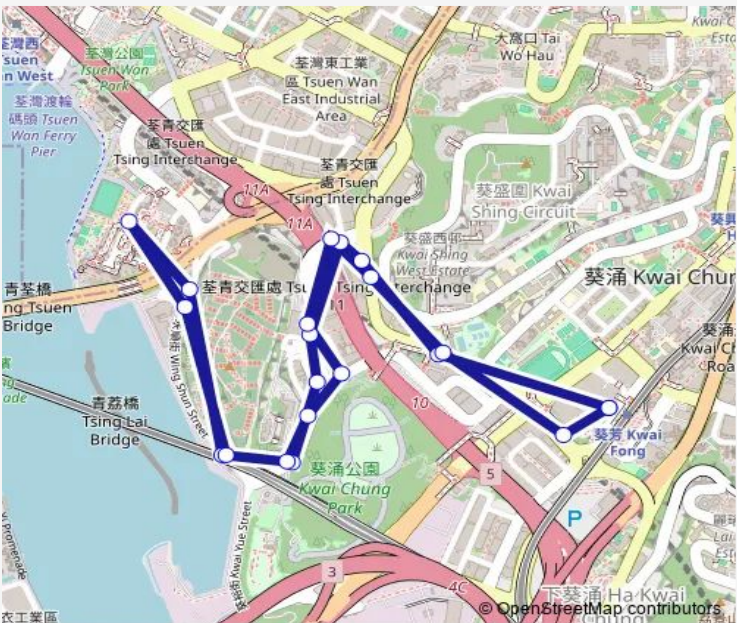

Bus 404m Kwai Fong Station - Riviera Gardens (Circular)

[Go to website](#)

Direction
 Hing Ning Road, Outside Metroplaza (Kwai Fong Station) |Hing Ning Road, Outside Metroplaza (Kwai Fong Station) — Hing Ning Road, Outside Metroplaza (Kwai Fong Station) |Hing Ning Road, Outside Metroplaza (Kwai Fong Station) |Hing Ning Road, Outside Metroplaza (Kwai Fong Station)
 21 stops
[Open route schedule](#)

- Hing Ning Road, Outside Metroplaza (Kwai Fong Station) |Hing Ning Road, Outside Metroplaza (Kwai Fong Station)
- Kwai FUK Road, Opposite Kwai Shing Swimming Pool
- Kwai FUK Road, Outside Chun Shing Factory Estate
- Wing KEI Road, Opposite Kerry Warehouse (Tsuen Wan)
- Wing KEI Road, Outside Good BA BA Hitech Building|Wing KEI Road, Outside Good BA BA Hitech Building
- Wing KEI Road, Outside Hopewell Logistics Centre
- Kwai HEI Street, Opposite Kwai Chung Public Mortuary
- Wing Shun Street, Outside Marine Department Rambler Channel Public Cargo Working Area
- Wing Shun Street, Outside Tsuen WAN Slaughterhouse
- YI Hong Street, Outside HOI Ngan Mansion, Riviera Gardens
- Wing Shun Street Opposite TO Tsuen WAN Slaughterhouse
- Wing Shun Street, Opposite TO Marine Department Rambler Channel Public Cargo Working Area
- Kwai HEI Street, Outside Kwai Chung Public Mortuary
- Kwai HEI Street, Junction With Wing LAP Street
- Kwai HEI Street, Outside HOU Feng Industrial Buidling
- Wing KEI Road, Outside Kerry TC Warehouse 2
- Wing KEI Road, Outside Kerry Warehouse (Tsuen Wan)

Monday	06:00-19:50
Tuesday	06:00-19:50
Wednesday	06:00-19:50
Thursday	06:00-19:50
Friday	06:00-19:50
Saturday	06:00-19:50
Sunday	06:00

Route info
 Direction: Hing Ning Road, Outside Metroplaza (Kwai Fong Station) |Hing Ning Road, Outside Metroplaza (Kwai Fong Station)
 Stops: 21
 Trip Duration: 0 hour 21 min