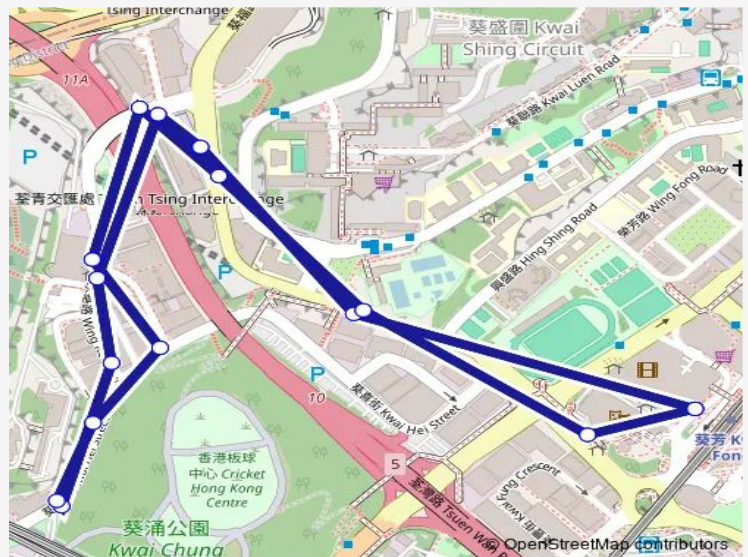

KWAI HEI STREET, OUTSIDE KWAI CHUNG PUBLIC MORTUARY

KWAI HEI STREET, JUNCTION WITH WING LAP STREET

KWAI HEI STREET, OUTSIDE HOU FENG INDUSTRIAL BUIDLING

WING KEI ROAD, OUTSIDE KERRY TC WAREHOUSE 2

WING KEI ROAD, OUTSIDE KERRY WAREHOUSE (TSUEN WAN)

Route schedule

HING NING ROAD, OUTSIDE METROPLAZA (KWAI FONG STATION) |HING NING ROAD, OUTSIDE METROPLAZA (KWAI FONG STATION) — HING NING ROAD, OUTSIDE METROPLAZA (KWAI FONG STATION) |HING NING ROAD, OUTSIDE METROPLAZA (KWAI FONG STATION) |HING NING ROAD, OUTSIDE METROPLAZA (KWAI FONG STATION)

Monday	08:00-17:00
Tuesday	08:00-17:00
Wednesday	08:00-17:00
Thursday	08:00-17:00
Friday	08:00-17:00
Saturday	08:00-17:00
Sunday	07:00

Route info

Direction: HING NING ROAD, OUTSIDE METROPLAZA (KWAI FONG STATION) |HING NING ROAD, OUTSIDE METROPLAZA (KWAI FONG STATION)

Stops: 16

Trip Duration: 0 hour 15 min

■ 404M — Kwai Fong Station - Kwai HEI Street (Circular) (Short Working Service) **BusMaps**

KWAI FUK ROAD, OPPOSITE CHUN SHING FACTORY
ESTATE

KWAI FUK ROAD, OUTSIDE KWAI SHING SWIMMING
POOL|KWAI FUK ROAD, OUTSIDE KWAI SHING SWIM-
MING POOL