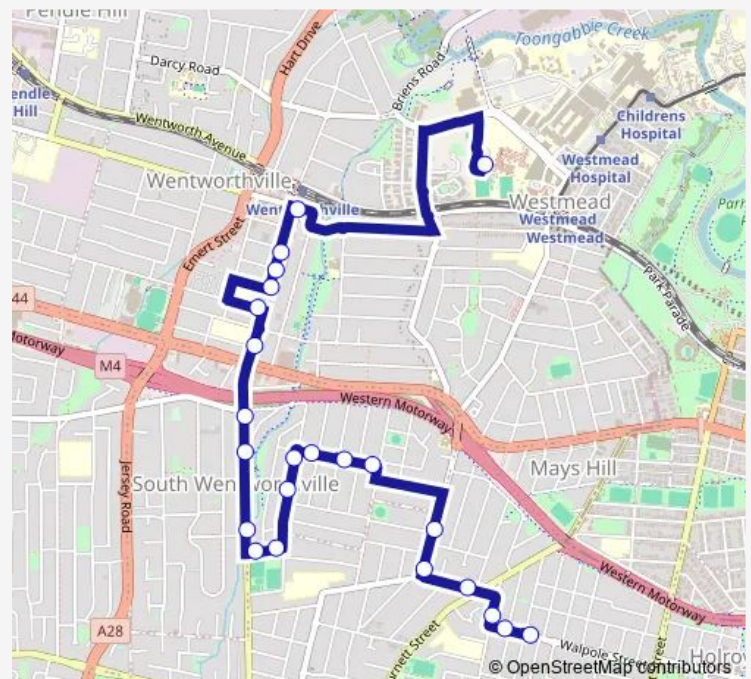

Station St Opp Mckern St

Station St Opp Perry St

Station St Opp Bennett St

Smith St At Station St

Station St Opp Wentworthville Public School

Centenary Rd At Allen St

Centenary Rd At Finlayson St

Centenary T-Way

Coleman St Before Hilltop Rd

Hilltop Rd Opp Hilltop Shops

Clarence St Before Walpole St

Route schedule

Westmead Schools Bus Bay — Walpole St At Warwick Rd

Monday 15:20

Tuesday 15:20

Wednesday 15:20

Thursday 15:20

Friday 15:20

Saturday —

Sunday —

Route info

Direction: Westmead Schools Bus Bay

Stops: 23

Trip Duration: 0 hour 29 min

7520 — Westmead schools to Merrylands

Walpole St At Lockwood St

Walpole St At Warwick Rd

7520 School Bus time schedules and route maps are available in an offline PDF at busmaps.com. Use the busmaps.com website to see live bus times, train schedule or subway schedule, and step-by-step directions for all public transit in Parramatta