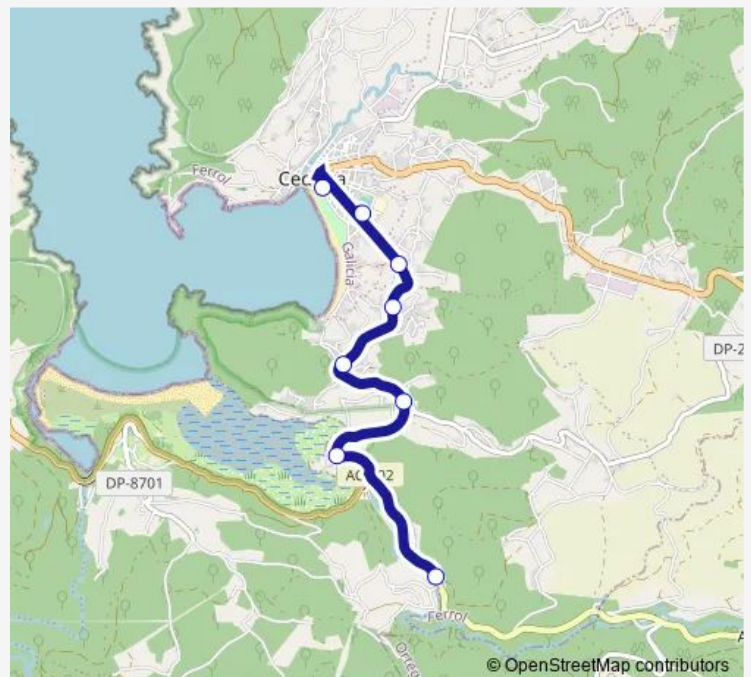

Tuesday 14:00

Wednesday 14:00

Thursday 14:00

Friday 14:00

Saturday —

Sunday —

Route info

Direction: Ceip Nicolás DEL Río

Stops: 8

Trip Duration: 0 hour 15 min

■ XG651013 — Ceip Nicolás del Río - Porto do Cabo

Direction

Porto DO Cabo — Ceip Nicolás DEL RÍO

8 stops

[Open route schedule](#)

Porto DO Cabo

Porto DO Cabo — Ceip Nicolás DEL RÍO

Monday	08:35
Tuesday	08:35
Wednesday	08:35
Thursday	08:35
Friday	08:35
Saturday	—
Sunday	—

Route info

Direction: Porto DO Cabo

Stops: 8

Trip Duration: 0 hour 15 min

XG651013 Bus time schedules and route maps are available in an offline PDF at busmaps.com. Use the busmaps.com website to see live bus times, train schedule or subway schedule, and step-by-step directions for all public transit in Cedeira