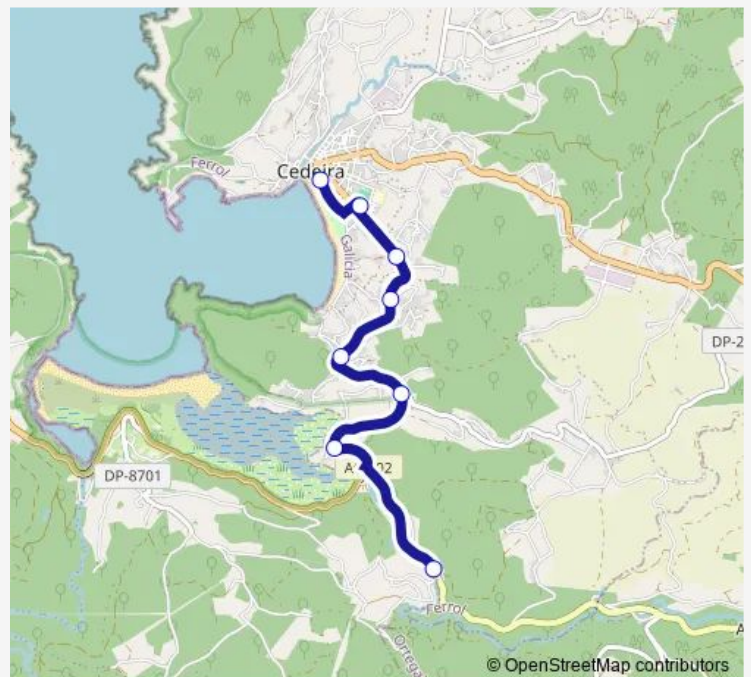

Tuesday 14:00

Wednesday 14:00

Thursday 14:00

Friday 14:00

Saturday —

Sunday —

**Route info**

Direction: Ceip Nicolás DEL Río

Stops: 8

Trip Duration: 0 hour 15 min

■ Xg651013 — Ceip Nicolás del Río - Porto do Cabo

**Direction**

Porto DO Cabo — Ceip Nicolás DEL RÍO

8 stops

[Open route schedule](#)

Porto DO Cabo

## Route schedule

Porto DO Cabo — Ceip Nicolás DEL RÍO

|           |       |
|-----------|-------|
| Monday    | 08:35 |
| Tuesday   | 08:35 |
| Wednesday | 08:35 |
| Thursday  | 08:35 |
| Friday    | 08:35 |
| Saturday  | —     |
| Sunday    | —     |

## Route info

Direction: Porto DO Cabo

Stops: 8

Trip Duration: 0 hour 15 min

Xg651013 Bus time schedules and route maps are available in an offline PDF at [busmaps.com](https://busmaps.com). Use the [busmaps.com](https://busmaps.com) website to see live bus times, train schedule or subway schedule, and step-by-step directions for all public transit in Cedeira