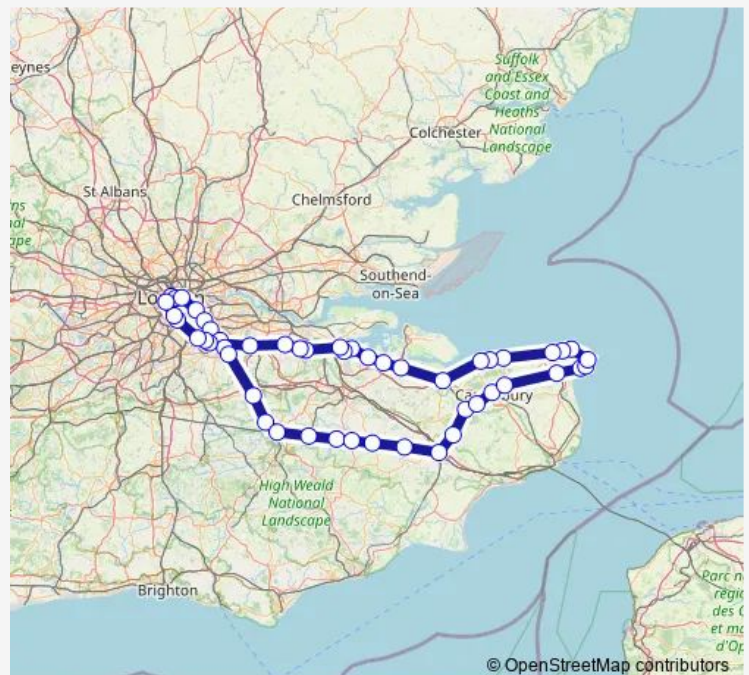

Wye

Chilham

Chartham

Route schedule

London Charing Cross — London Victoria

Monday —

Tuesday —

Wednesday —

Thursday —

Friday —

Saturday 06:00-07:10

Sunday —

Route info

Direction: London Charing Cross

Stops: 50

Trip Duration: 4 hour 51 min

■ Se:Chx->Vic — SE train service from CHX to Vic

Canterbury West

Sturry

Minster

Ramsgate

Dumpton Park

Broadstairs

Margate

Westgate-on-Sea

Birchington-on-Sea

Herne Bay

Chestfield & Swalecliffe

Whitstable

Faversham

Sittingbourne

Newington